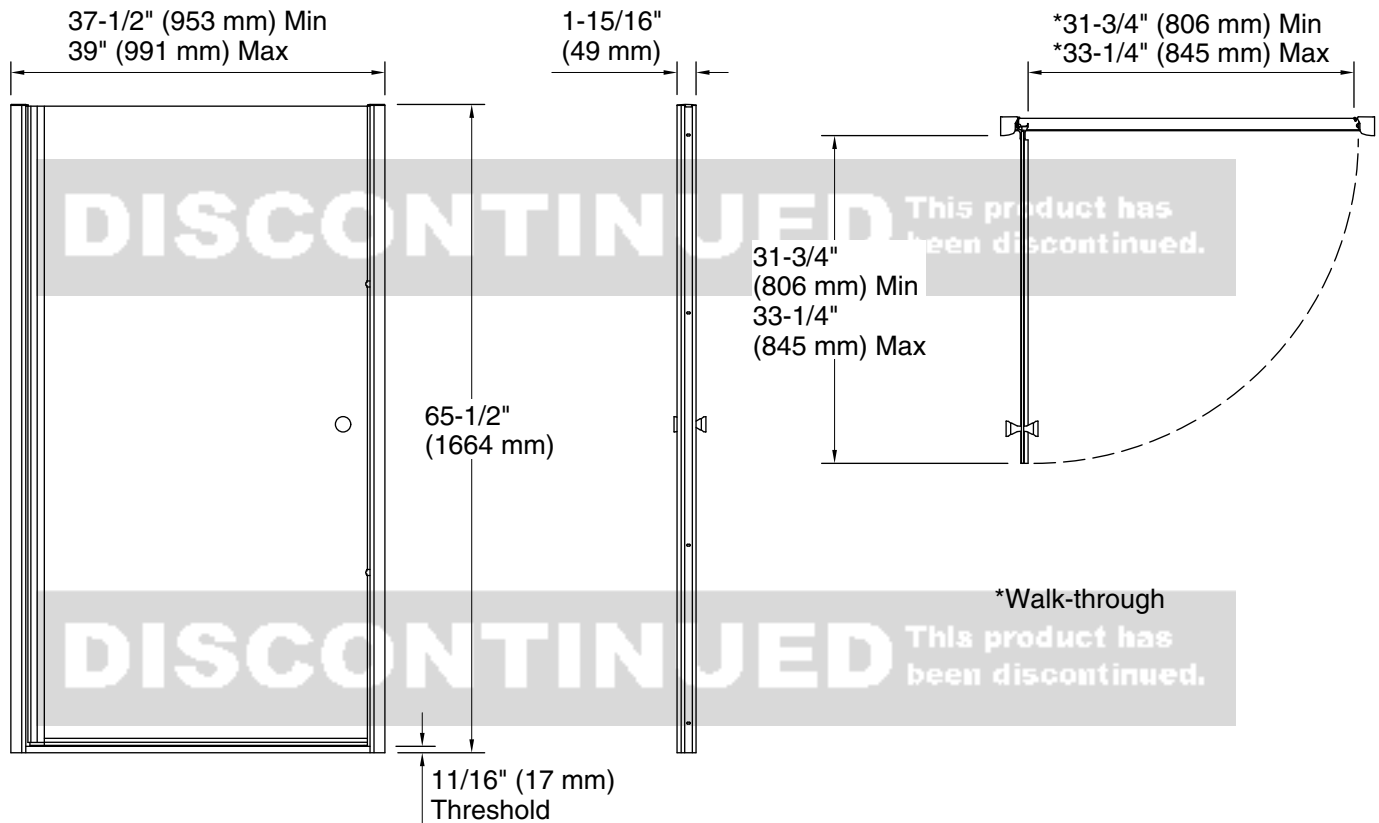

Technical Information

All product dimensions are nominal.

Installation type: For shower base installation

Opening style: Pivot

Opening Width - Min: 37-1/2" (953 mm)

Opening Width - Max: 39" (991 mm)

Walk-through - Min: 31-3/4" (806 mm)

Walk-through - Max: 33-1/4" (845 mm)

Base-To-Wall Radius - Max: 3/8" (10 mm)

Glass thickness: 1/4" (6 mm)

Glass coating: CleanCoat®

Notes

Install this product according to the installation guide.

The vertical opening should be a minimum of 66" (1676 mm) to allow for installation clearance.