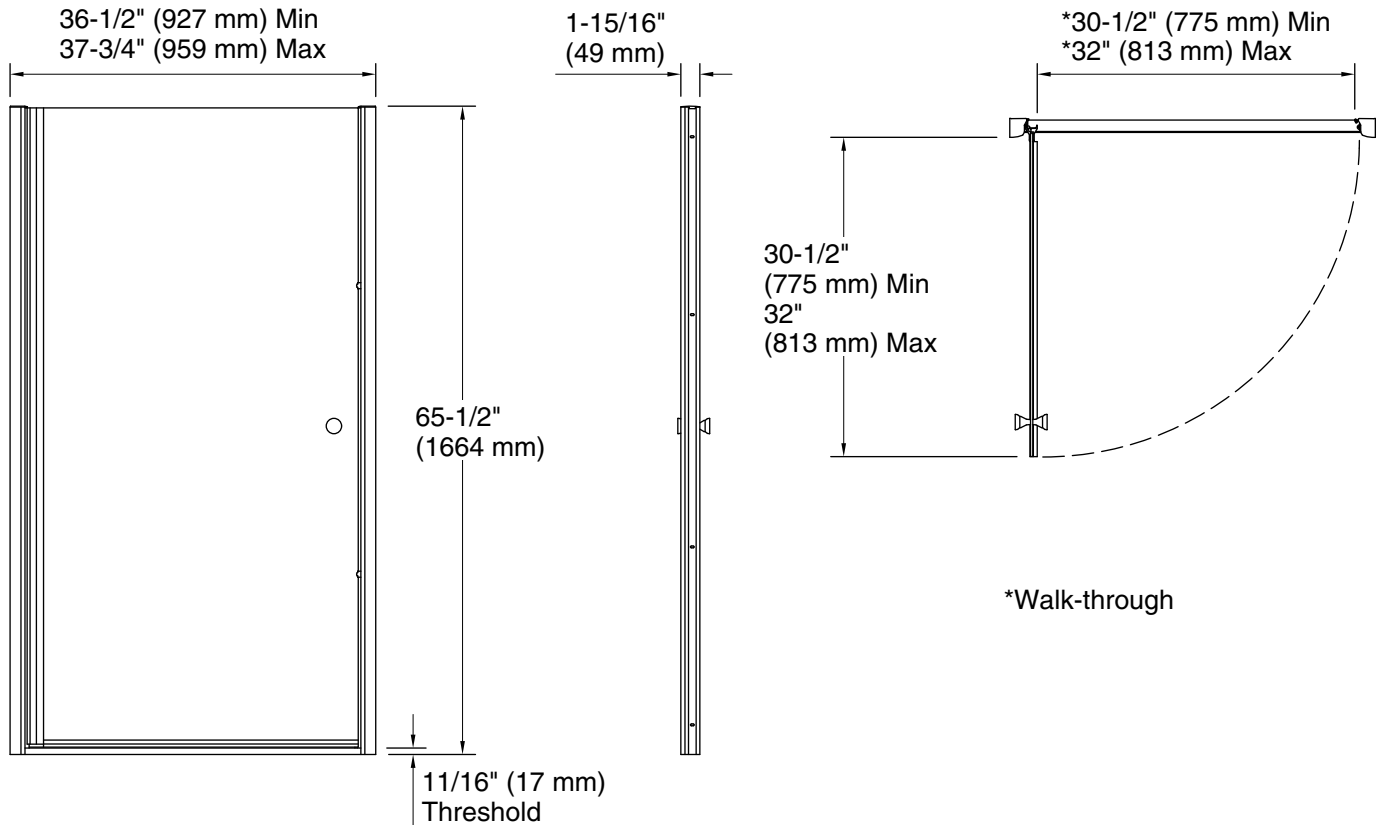

Technology

- Inside and outside solid-brass pull handles.
- Two roller-compression latches ensure smooth, secure closure.

Installation

- Out-of-plumb adjustability simplifies installation.
- Door can be installed to open to the left or right to suit your bathroom layout.
- Not for use in hospitality.

Available Glass Options

Code	Description
------	-------------

L	Crystal Clear
---	---------------

Technical Information

All product dimensions are nominal.

Installation type:	For shower base installation
Opening style:	Pivot
Opening Width - Min:	36-1/2" (927 mm)
Opening Width - Max:	37-3/4" (959 mm)
Walk-through - Min:	30-1/2" (775 mm)
Walk-through - Max:	32" (813 mm)
Base-To-Wall Radius - Max:	3/8" (10 mm)
Glass thickness:	1/4" (6 mm)
Glass coating:	CleanCoat®

Notes

Install this product according to the installation guide.

The vertical opening should be a minimum of 66" (1676 mm) to allow for installation clearance.