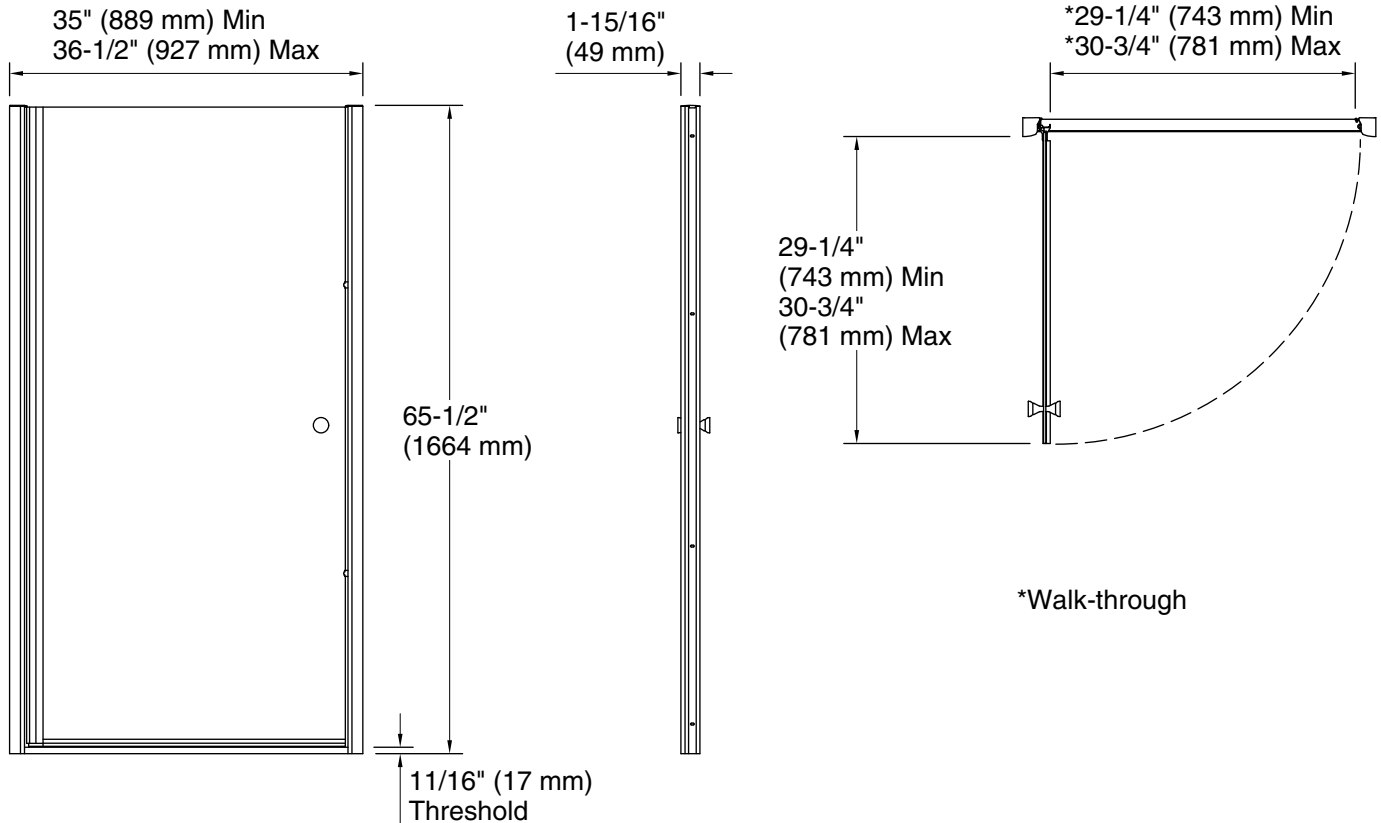

Technology

- Inside and outside solid-brass pull handles.
- Two roller-compression latches ensure smooth, secure closure.

Installation

- Out-of-plumb adjustability simplifies installation.
- Door can be installed to open to the left or right to suit your bathroom layout.
- Not for use in hospitality.

Available Glass Options

Code	Description
------	-------------

L	Crystal Clear
---	---------------

Technical Information

All product dimensions are nominal.

Installation type:	For shower base installation
Opening style:	Pivot
Opening Width - Min:	35" (889 mm)
Opening Width - Max:	36-1/2" (927 mm)
Walk-through - Min:	29-1/4" (743 mm)
Walk-through - Max:	30-3/4" (781 mm)
Base-To-Wall Radius - Max:	3/8" (10 mm)
Glass thickness:	1/4" (6 mm)
Glass coating:	CleanCoat®

Notes

Install this product according to the installation guide.

The vertical opening should be a minimum of 66" (1676 mm) to allow for installation clearance.