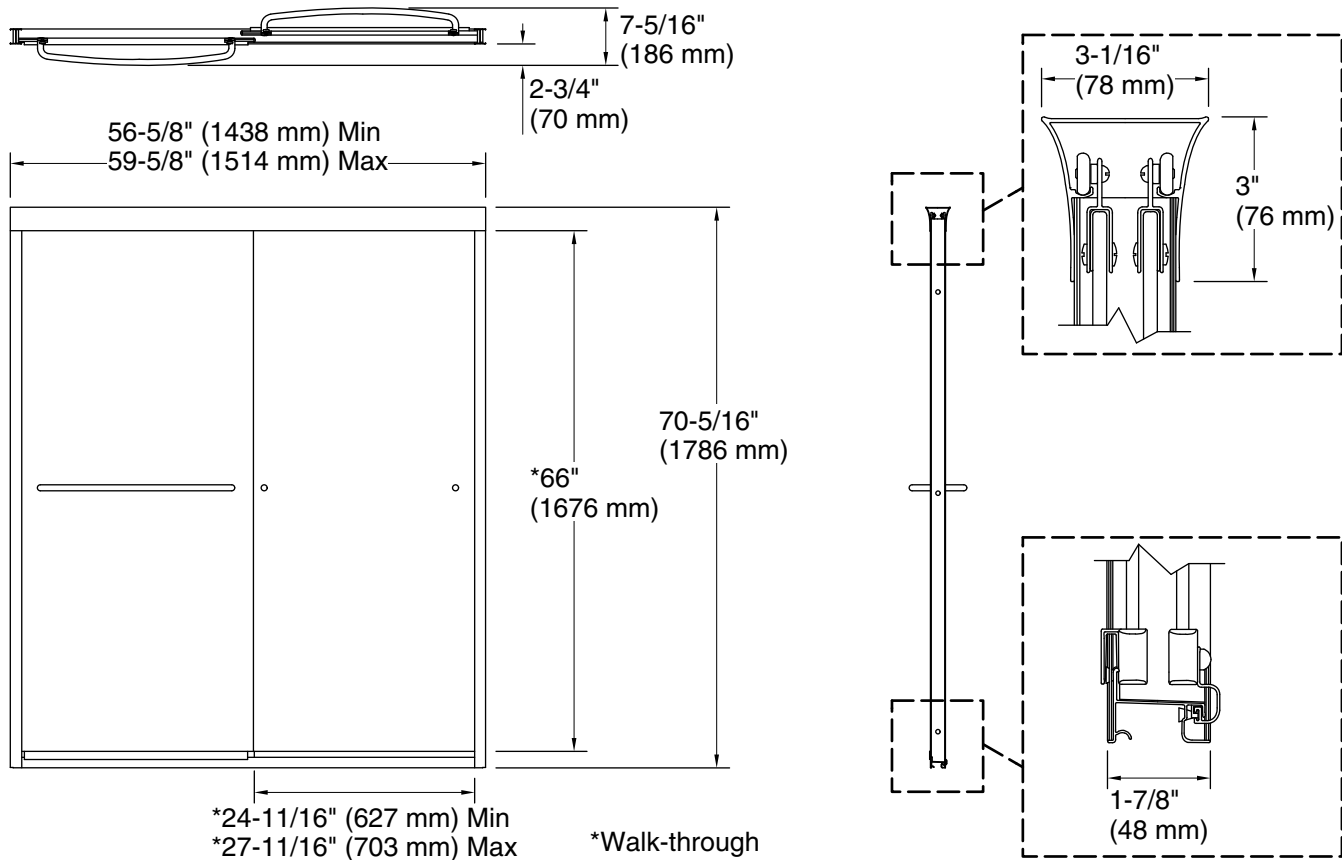

Features

- Frameless, 1/4" (6 mm) thick Crystal Clear tempered glass.
- Gently curved inside and outside towel bars complete the look of this door.
- CleanCoat® technology creates a protective barrier that repels water, prevents dirt and minerals from collecting, and makes it easier to remove hard water spots.

- K-9489 60" Single-threshold shower base w/ integral seat
- K-9496 60" Single-threshold shower base w/ integral seat
- K-9568 60" x 34" Single-threshold shower base
- K-23723 Faucet cleaner

Included Components

Color	Code	Description
	SHP	Bright Polished Silver

Available Glass Options

Code	Description
L	Crystal Clear

Technical Information

All product dimensions are nominal.

Installation type:	For shower base installation
Opening style:	Sliding/Bypass
Opening Width - Min:	56-5/8" (1438 mm)
Opening Width - Max:	59-5/8" (1514 mm)
Walk-through - Min:	24-11/16" (627 mm)
Walk-through - Max:	27-11/16" (703 mm)
Base-To-Wall Radius - Max:	1/2" (13 mm)
Glass thickness:	1/4" (6 mm)
Glass coating:	CleanCoat®

Notes

Install this product according to the installation guide.

The vertical opening should be a minimum of 72-1/16" (1830 mm) to allow for installation clearance.