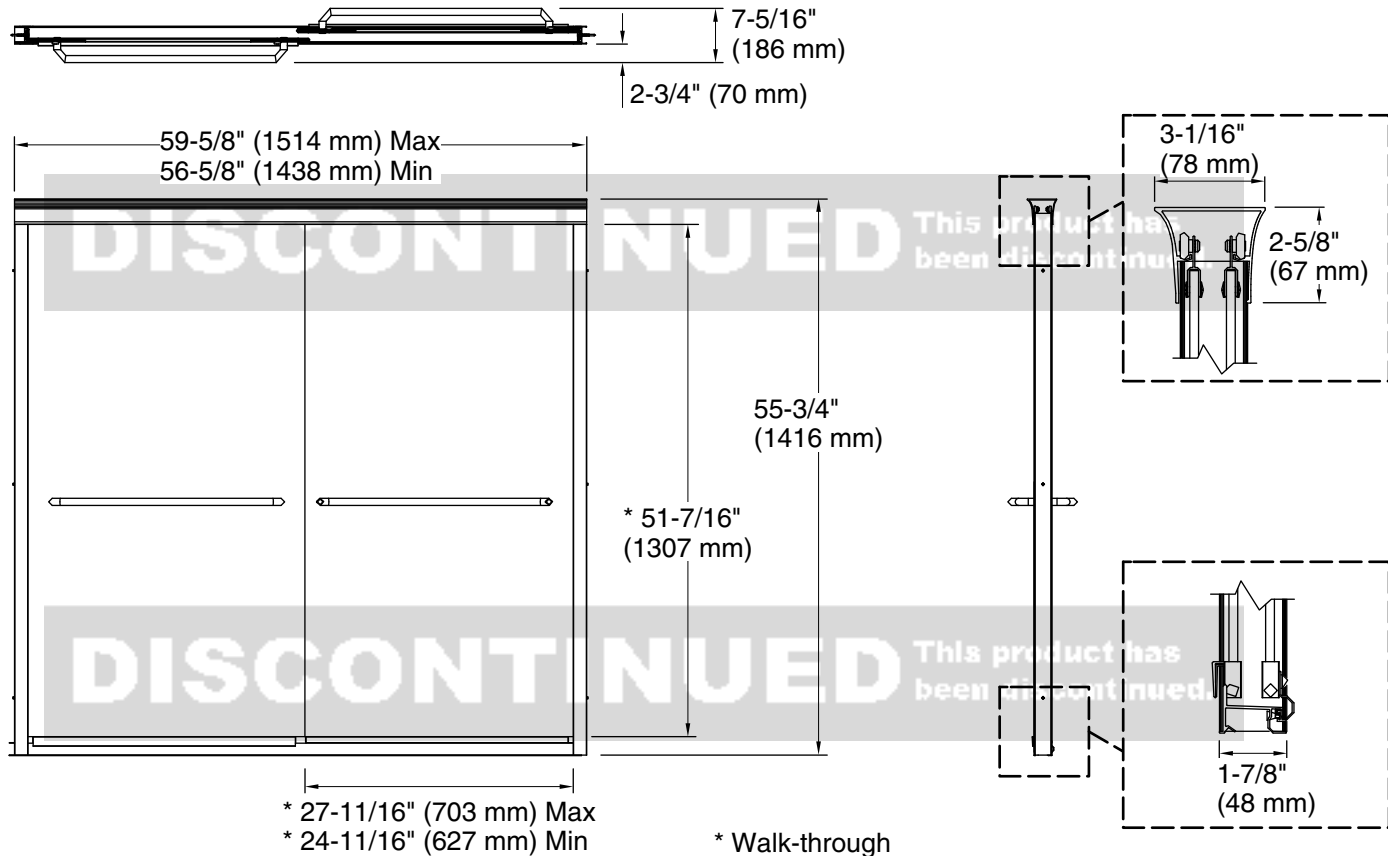

Features

- Frameless, 1/4" (6 mm) thick Crystal Clear tempered glass.
- Gently curved inside and outside towel bars complete the look of this door.
- CleanCoat® technology creates a protective barrier that repels water, prevents dirt and minerals from collecting, and makes it easier to remove hard water spots.

Available Glass Options

Code	Description
L	Crystal Clear

DISCONTINUED This product has
been discontinued.

Technical Information

All product dimensions are nominal.

Installation type: For bath installation

Opening style: Sliding/Bypass

Opening Width - Min: 56-5/8" (1438 mm)

Opening Width - Max: 59-5/8" (1514 mm)

Walk-through - Min: 24-11/16" (627 mm)

Walk-through - Max: 27-11/16" (703 mm)

Base-To-Wall: 1/2" (13 mm)

Radius - Max:

Glass thickness: 1/4" (6 mm)

Glass coating: CleanCoat®

Notes

Install this product according to the installation guide.

The vertical opening should be a minimum of 57-1/2" (1461 mm) to allow for installation clearance.