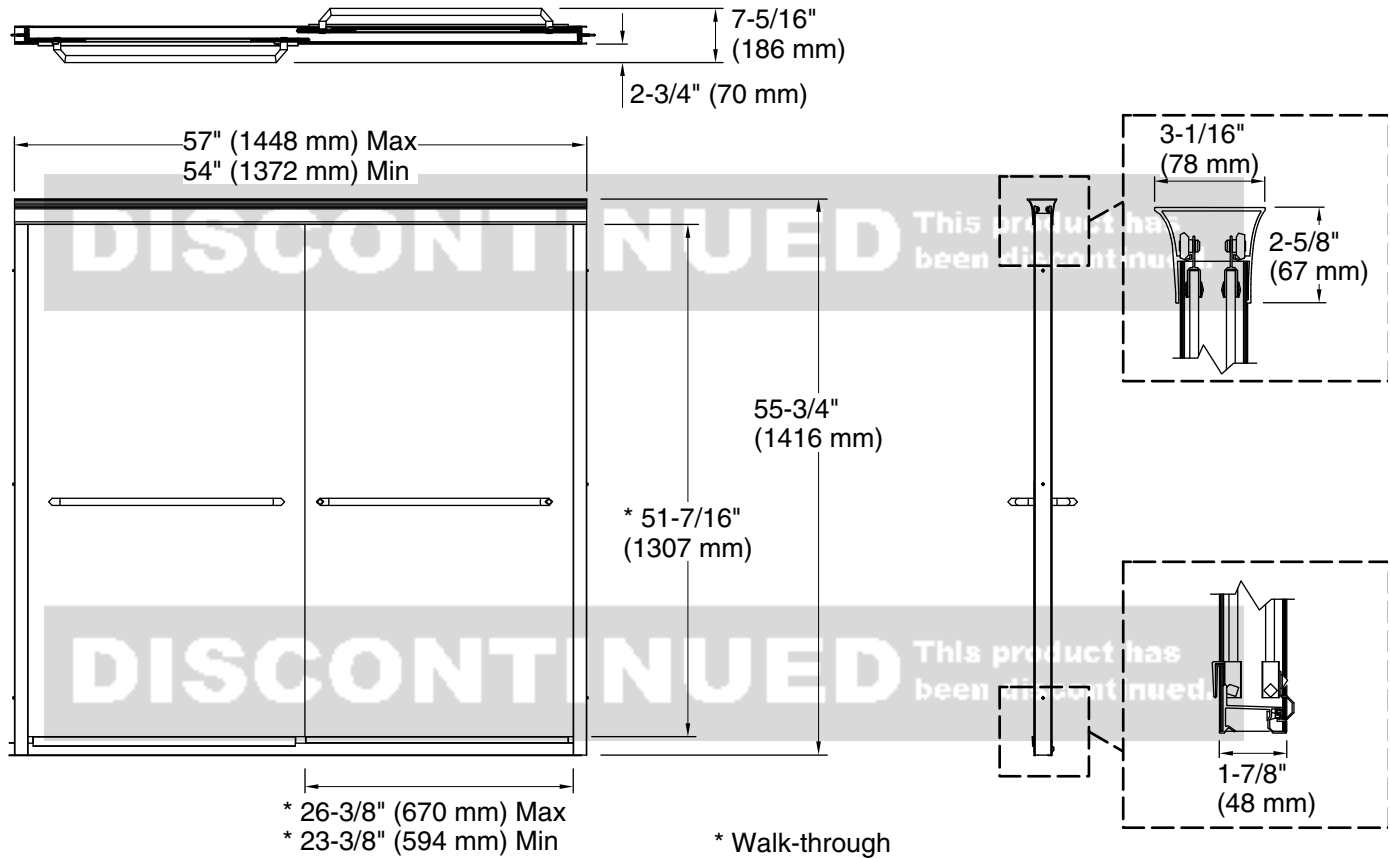

Features

- Frameless, 1/4" (6 mm) thick Crystal Clear tempered glass.
- Gently curved inside and outside towel bars complete the look of this door.
- CleanCoat® technology creates a protective barrier that repels water, prevents dirt and minerals from collecting, and makes it easier to remove hard water spots.

Available Glass Options

Code	Description
L	Crystal Clear

DISCONTINUED This product has
been discontinued.

Technical Information

All product dimensions are nominal.

Installation type: For bath installation

Opening style: Sliding/Bypass

Opening Width - Min: 54" (1372 mm)

Opening Width - Max: 57" (1448 mm)

Walk-through - Min: 23-3/8" (594 mm)

Walk-through - Max: 26-3/8" (670 mm)

Base-To-Wall Radius - Max: 1/2" (13 mm)

Glass thickness: 1/4" (6 mm)

Glass coating: CleanCoat®

Notes

Install this product according to the installation guide.

The vertical opening should be a minimum of 57-1/2" (1461 mm) to allow for installation clearance.