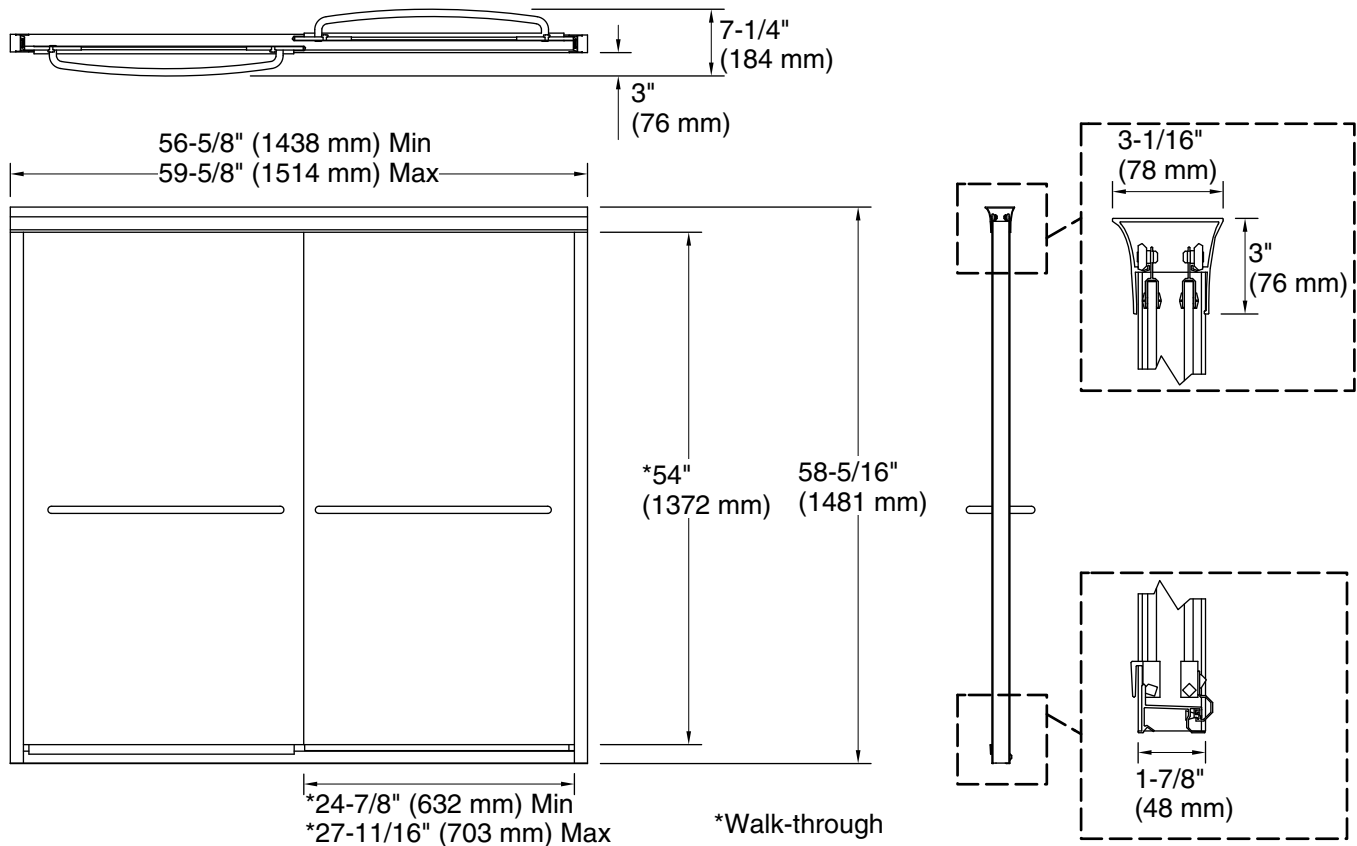

### Technical Information

All product dimensions are nominal.

Installation type:	For bath installation
Opening style:	Sliding/Bypass
Opening Width - Min:	56-5/8" (1438 mm)
Opening Width - Max:	59-5/8" (1514 mm)
Walk-through - Min:	24-7/8" (632 mm)
Walk-through - Max:	27-11/16" (703 mm)
Base-To-Wall Radius - Max:	1/2" (13 mm)
Glass thickness:	1/4" (6 mm)
Glass coating:	CleanCoat®

### Notes

Install this product according to the installation guide.

The vertical opening should be a minimum of 60-1/16" (1526 mm) to allow for installation clearance.