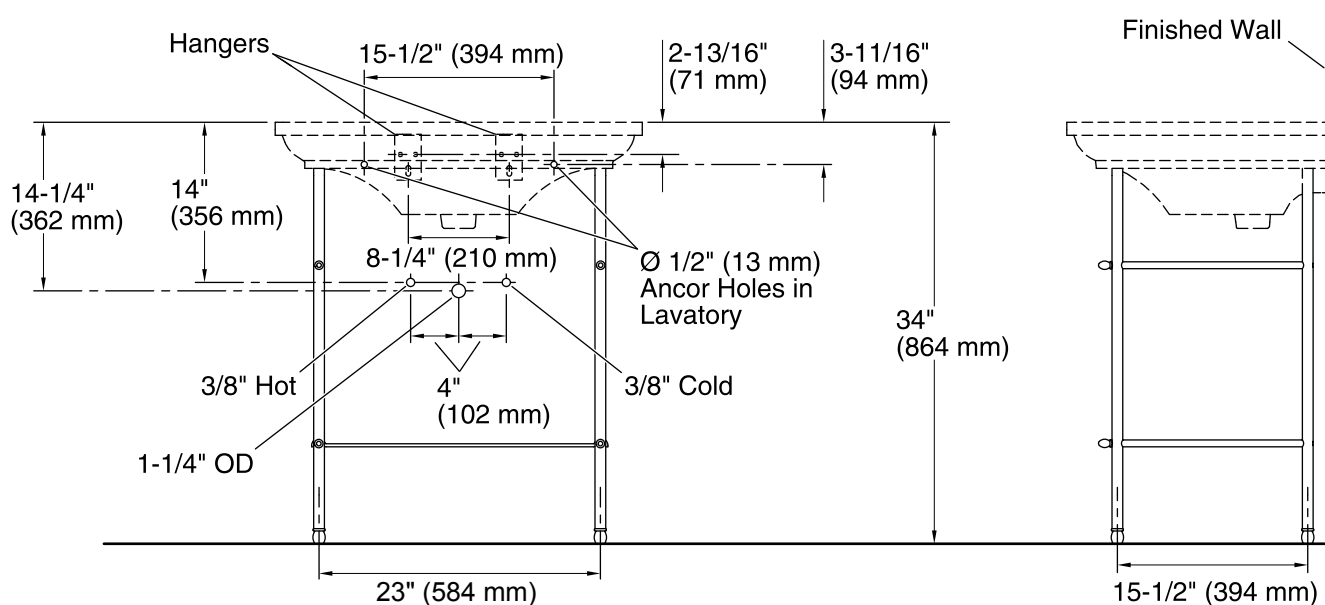

Features

- Set of two legs.
- Includes a Polished Chrome shelf and side rails.
- Combines with the K-2269 Memoirs sink for a complete vanity.
- Coordinates with other products in the Memoirs collection.

Material

- Solid brass.

Required Products/Accessories

K-2269-1 Pedestal/Console Table Bathroom Sink

or

K-2269-8 Pedestal/Console Table Bathroom Sink

Codes/Standards

ASME A112.19.2/CSA B45.1

Technical Information

All product dimensions are nominal.