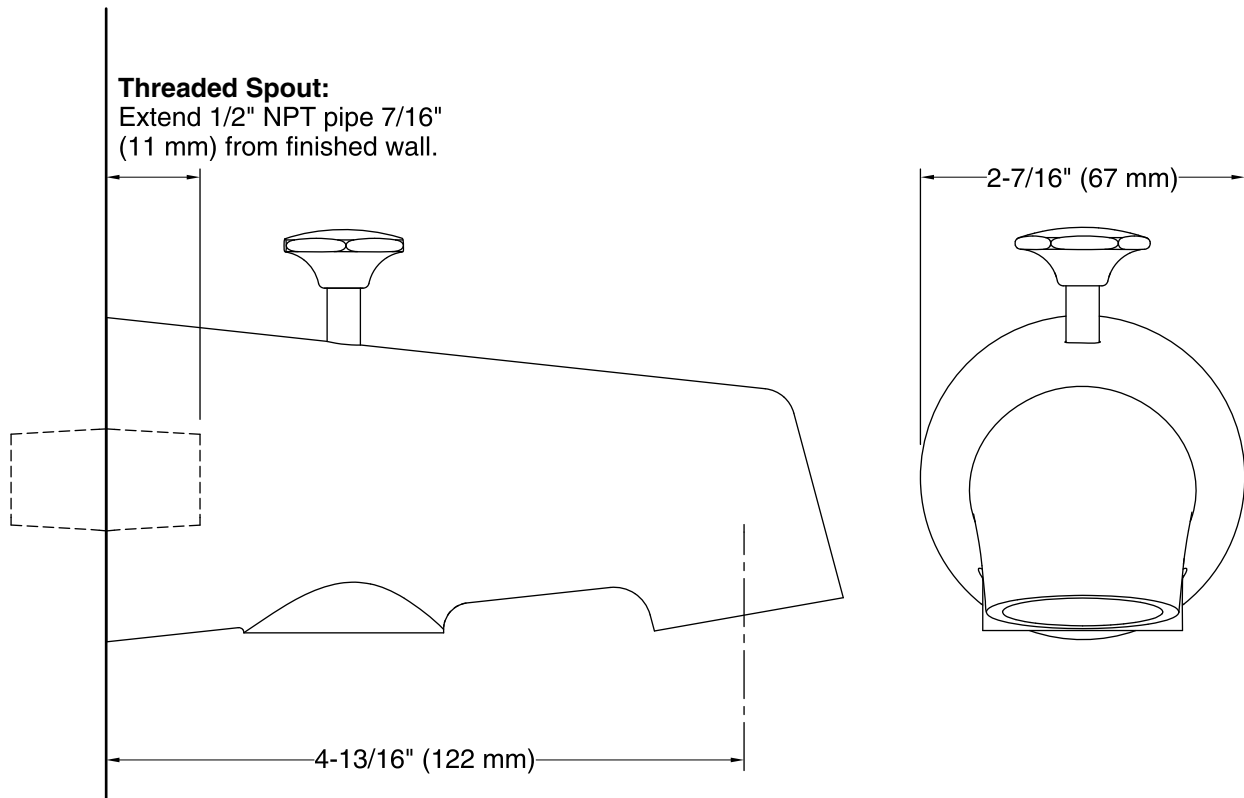

Features

- 4-7/8" diverter spout with 1/2" NPT connection.
- 4-13/16" spout reach.
- 1/2" max hole diameter.
- Coordinates with Antique faucets, accessories, and showering components to complete your bathroom.

Technical Information

All product dimensions are nominal.

Drain included: No

Notes

Install this product according to the installation guide.