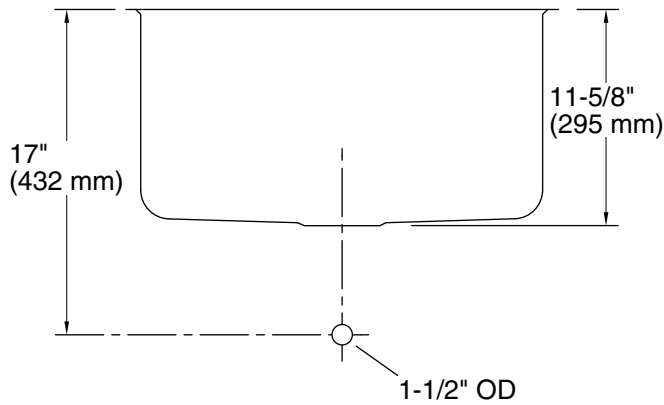

KOHLER®

Undertone®
Under-Mount Kitchen Sink
K-6661

Features

- 27" (686 mm) minimum base cabinet width.
- Single bowl.
- 11-1/4" depth provides generous workspace.
- SilentShield® sound-absorption technology offers quieter performance.
- Rear drain increases workspace in the sink and storage space underneath.
- Includes installation hardware.

* Allow clearance around sink rim for clip attachment.

Technical Information

All product dimensions are nominal.

Installation:	Under-mount
Min. base cabinet width:	27" (686 mm)
Bowl area (Only):	Length: 21-1/4" (540 mm) Width: 15-3/4" (400 mm) Bowl depth: 11-5/16" (287 mm) Water depth: 11-5/16" (287 mm)
Template:	113193-7, required, included