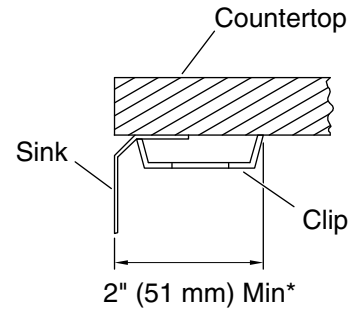

* Allow clearance around sink rim for clip attachment.

Technical Information

All product dimensions are nominal.

Installation:	Under-mount
Min. base cabinet width:	27" (686 mm)
Bowl area (Only):	Length: 21-1/4" (540 mm) Width: 15-3/4" (400 mm) Bowl depth: 11-5/16" (287 mm) Water depth: 11-5/16" (287 mm)
Template:	113193-7, required, included