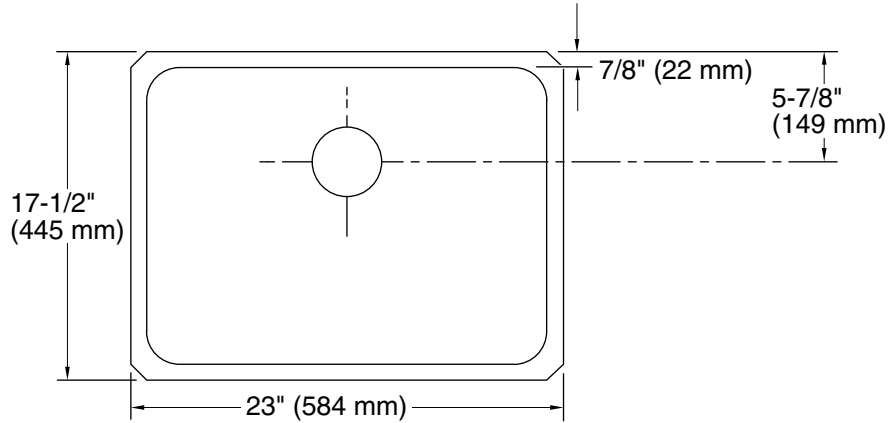

KOHLER®

Undertone®
Under-Mount Kitchen Sink
K-6661

Features

- 27" (686 mm) minimum base cabinet width.
- Single bowl.
- 11-1/4" depth provides generous workspace.
- SilentShield® sound-absorption technology offers quieter performance.
- Rear drain increases workspace in the sink and storage space underneath.
- Includes installation hardware.

* Allow clearance around sink rim for clip attachment.

Technical Information

All product dimensions are nominal.

Installation:	Under-mount
Min. base cabinet width:	27" (686 mm)
Bowl area (Only):	Length: 21-1/4" (540 mm) Width: 15-3/4" (400 mm) Bowl depth: 11-5/16" (287 mm) Water depth: 11-5/16" (287 mm)
Template:	113193-7, required, included