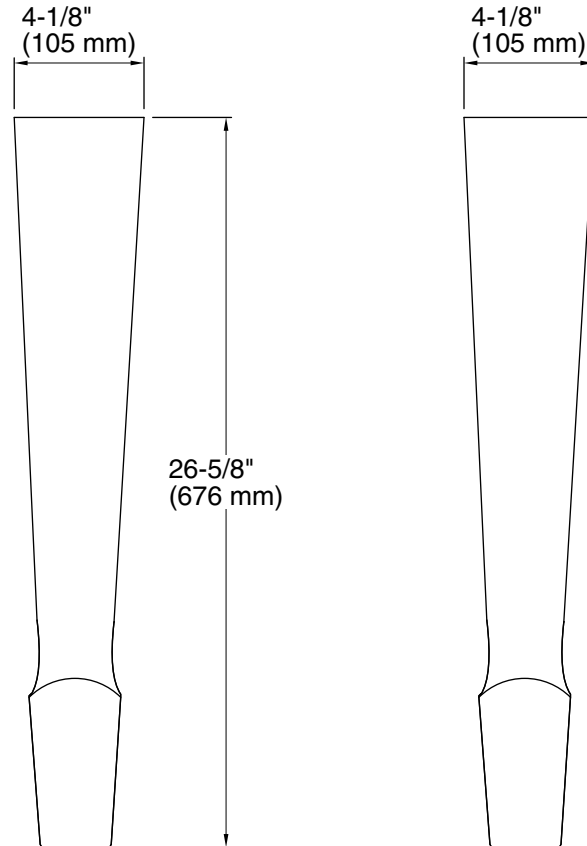

Color	Code	Description
-------	------	-------------

	0	White
	96	Biscuit
	47	Almond
	7	Black Black™

Technical Information

All product dimensions are nominal.

Material: Fireclay

Notes

Install this product according to the installation guide.