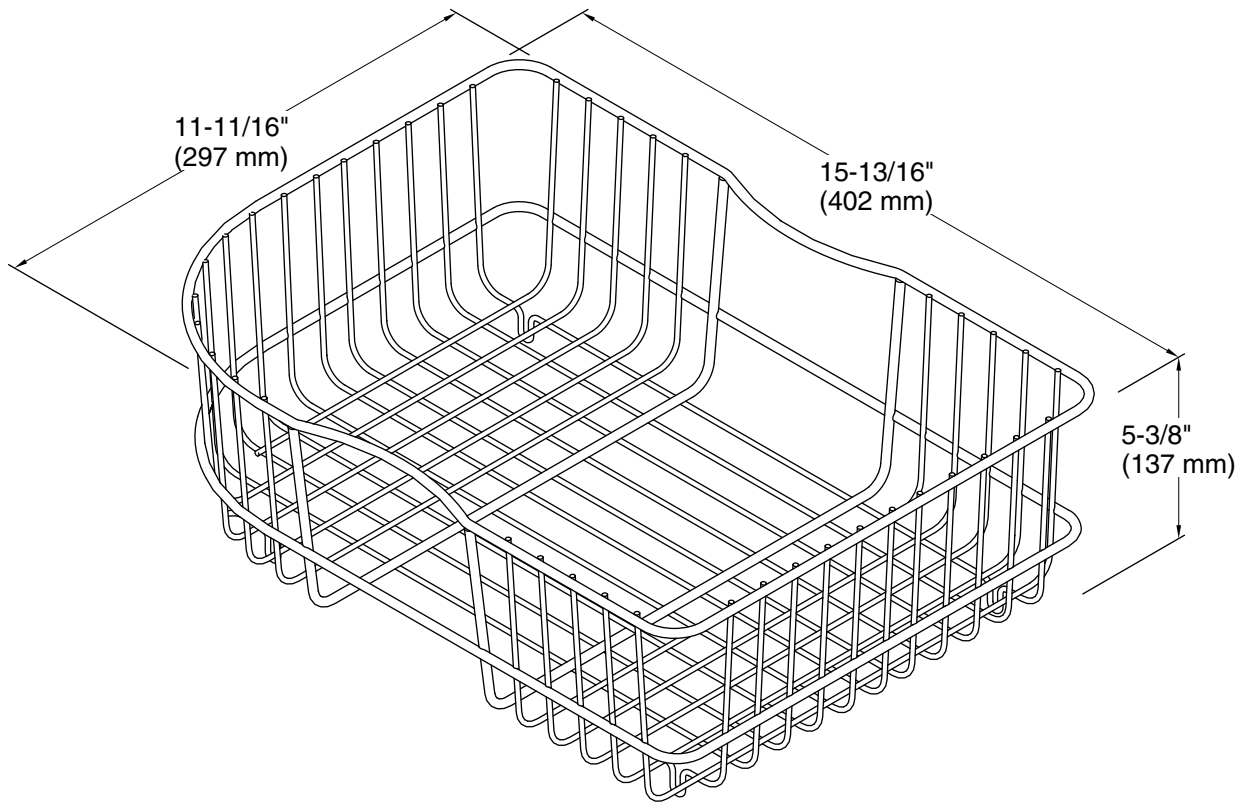

Features

- Fits in the right bowl of the K-5931 and K-5932 Executive Chef kitchen sinks and K-5948 Efficiency kitchen sink.
- Helps protect sink surface from daily wear.
- Dishwasher-safe.
- Rubber feet provide added protection.

Material

- Durable stainless steel construction.

Recommended Products/Accessories

K-23729 Stainless steel cleaner

Codes/Standards

None Applicable

KOHLER® One-Year Limited Warranty

See website for detailed warranty information.

Available Colors/Finishes

Color tiles intended for reference only.

Color	Code	Description
	ST	Stainless Steel
	0	White
	47	Almond

Technical Information

All product dimensions are nominal.

Material: Stainless Steel