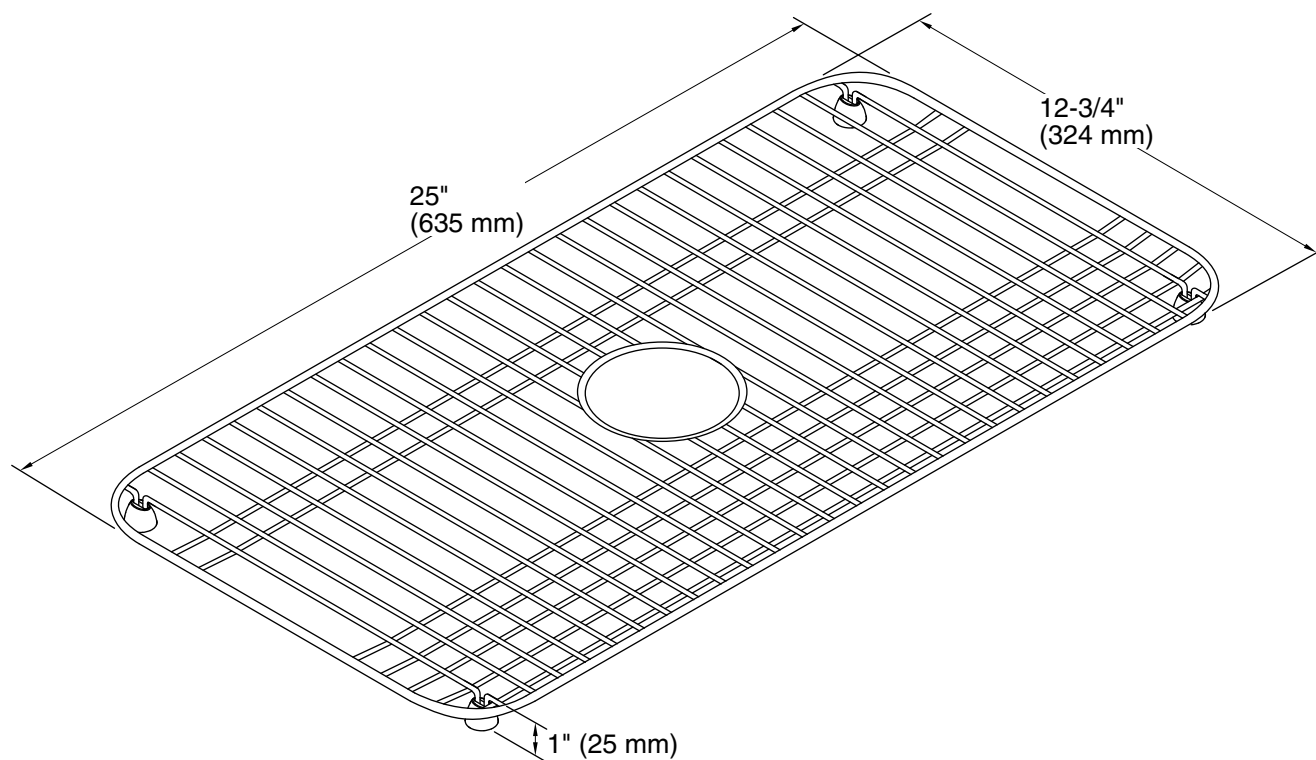

Features

- Fits in the bowl of the K-5832 Bakersfield kitchen sink.
- Helps protect sink surface from daily wear.
- Dishwasher-safe.
- Rubber feet provide added protection.

Material

- Durable stainless steel construction.

Color	Code	Description
	ST	Stainless Steel
	0	White
	96	Biscuit
	47	Almond

Technical Information

All product dimensions are nominal.

Material: Stainless Steel