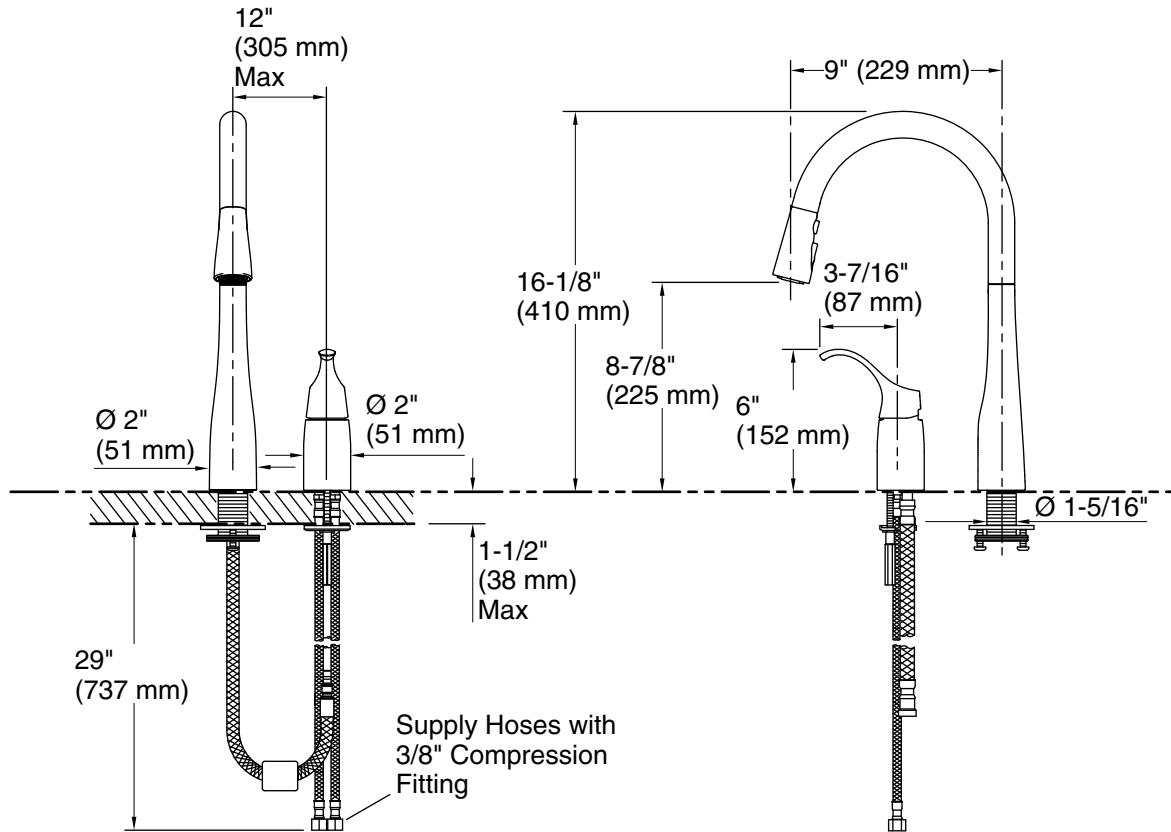

Technical Information

All product dimensions are nominal.

Faucet:

Flow rate: 1.5 gal/min (5.7 l/min)

Pressure: 60 psi (4.1 bar)

Notes

Install this product according to the installation guide.

ADA compliant for faucet handles only.

ADA, CSA B651 compliant when installed to the specific requirements of these regulations.