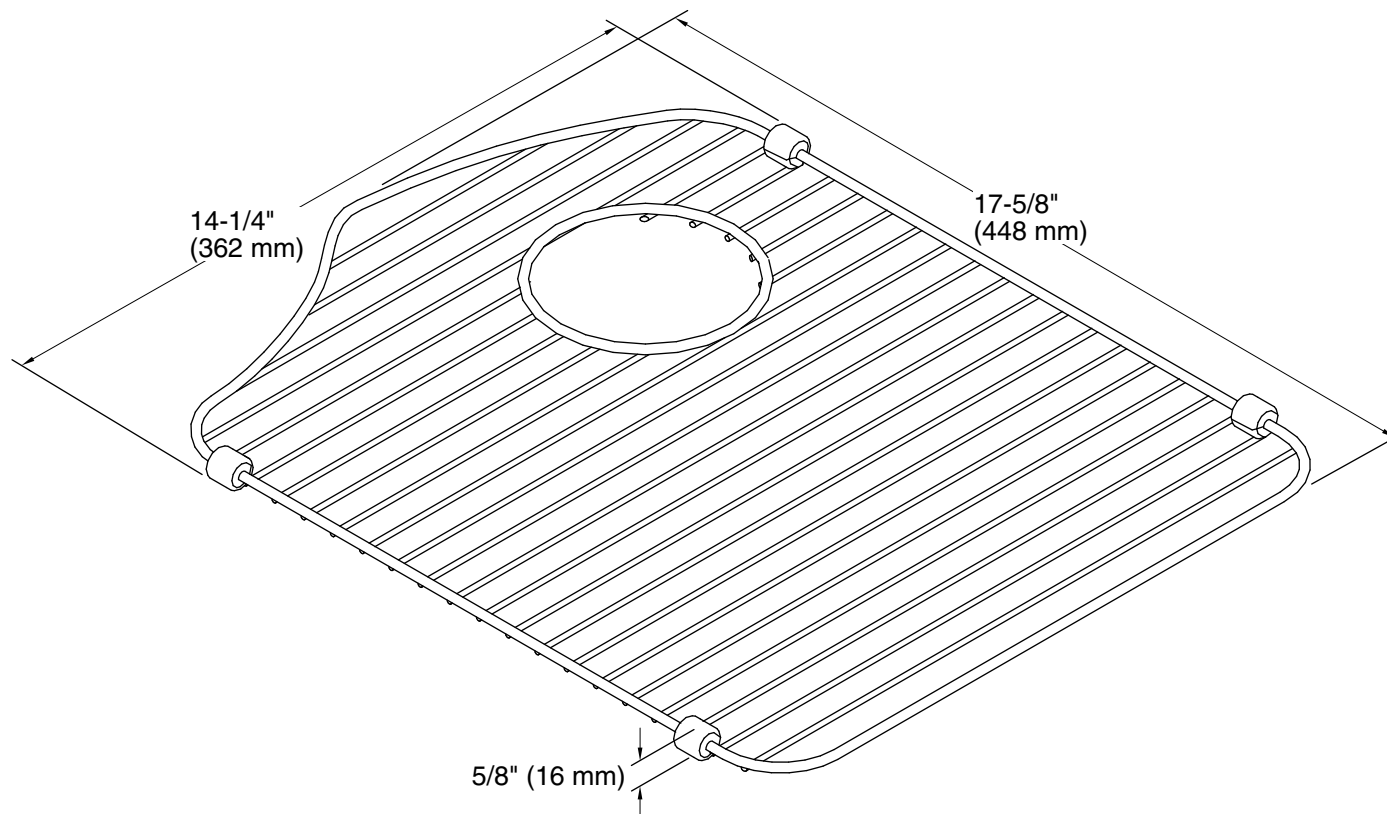

Technical Information

All product dimensions are nominal.

Material: Stainless Steel