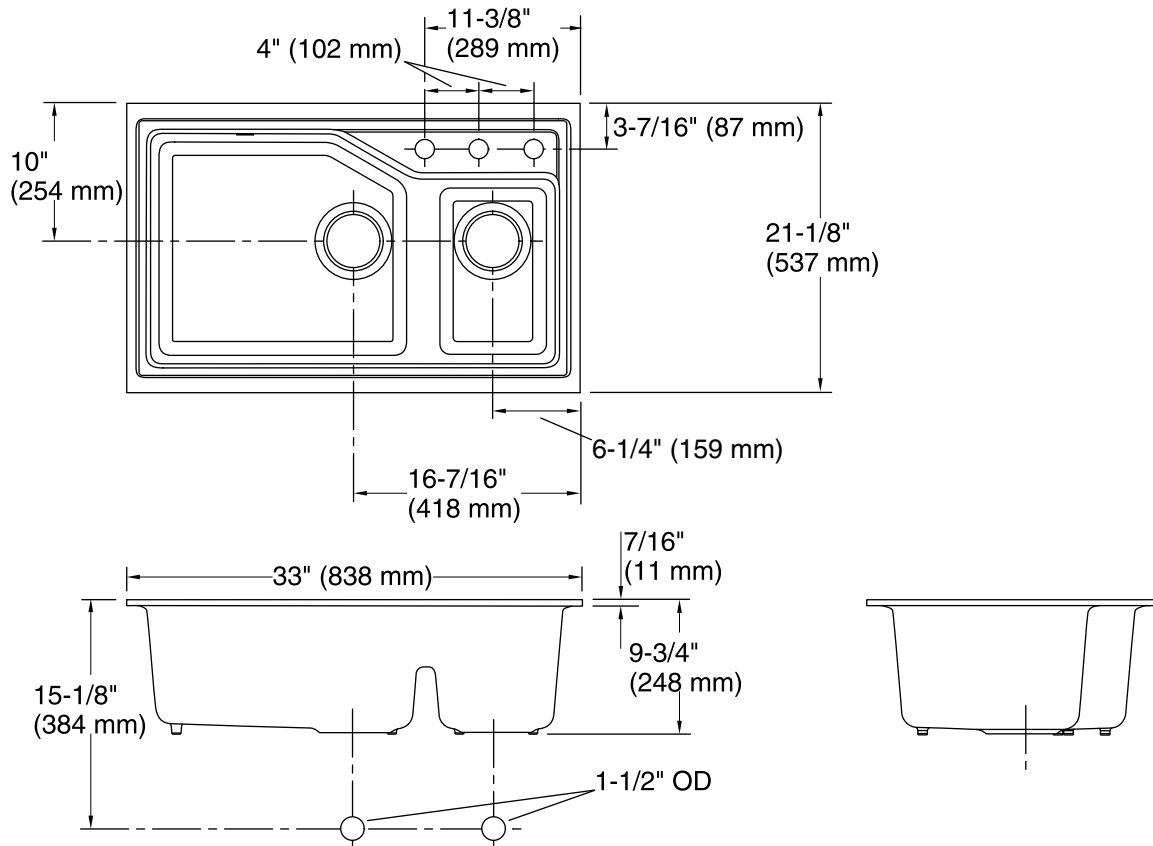

### Features

- 36-inch minimum base cabinet width.
- Large/medium bowls.
- 9-inch depth.
- Three faucet holes.
- An integrated faucet deck provides additional water containment.
- Smart Divide® features a lower bowl divider that increases workspace and versatility.
- Includes two bottom sink racks, walnut cutting board, and colander.
- Includes under-mount installation kit for simplified installation.

## Technical Information

All product dimensions are nominal.

Installation:	Under-mount
Min. base cabinet width:	36" (914 mm)
Bowl area (Left):	Length: 18-15/16" (481 mm) Width: 16-3/4" (425 mm) Bowl depth: 9" (229 mm) Water depth: 9" (229 mm)
Bowl area (Right):	Length: 8-11/16" (221 mm) Width: 13-1/2" (343 mm) Bowl depth: 9" (229 mm) Water depth: 9" (229 mm)
Number of deck holes:	3
Faucet hole(s):	1-3/8" (35 mm)
Drain hole:	3-7/8" (98 mm)
Template:	1106715-7, required, included