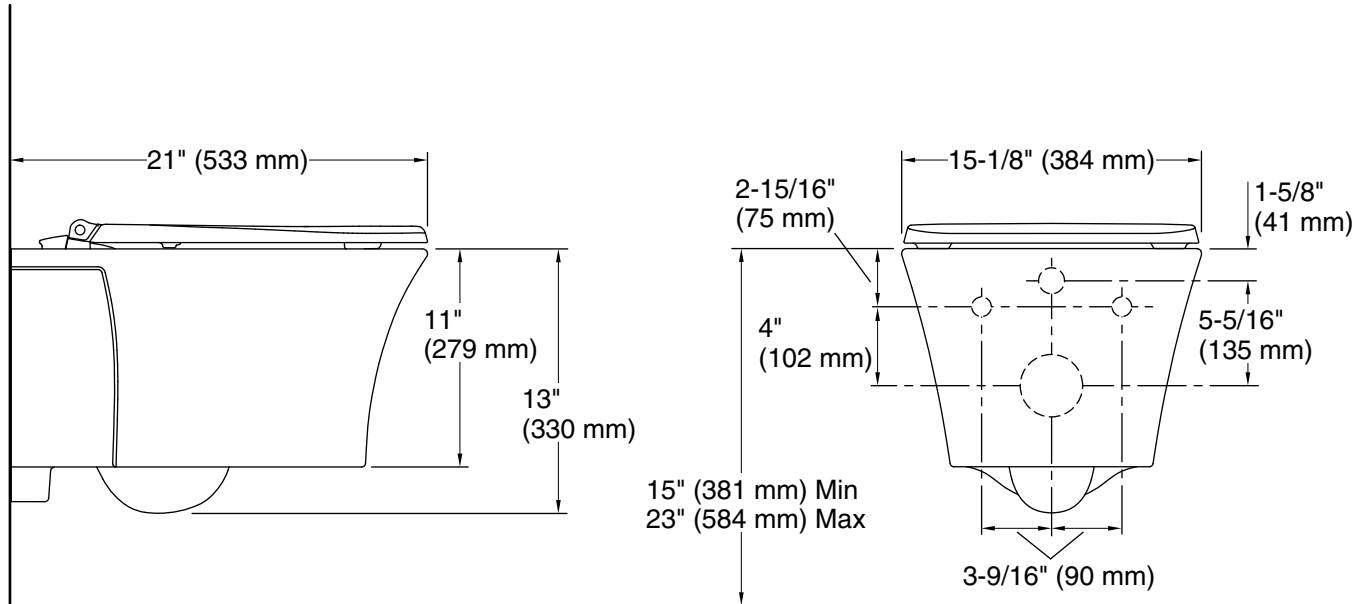

### Technical Information

All product dimensions are nominal.

Toilet type:	In-wall tank, Wall-mount
Waste Outlet:	Wall
Bowl shape:	Elongated
Trap passageway:	3" (76 mm)
Water surface size:	4-1/2" x 5-1/2" (114 mm x 140 mm)
Rim to water surface:	8-3/16" (208 mm)
Seat-mounting holes:	5-1/2" (140 mm)