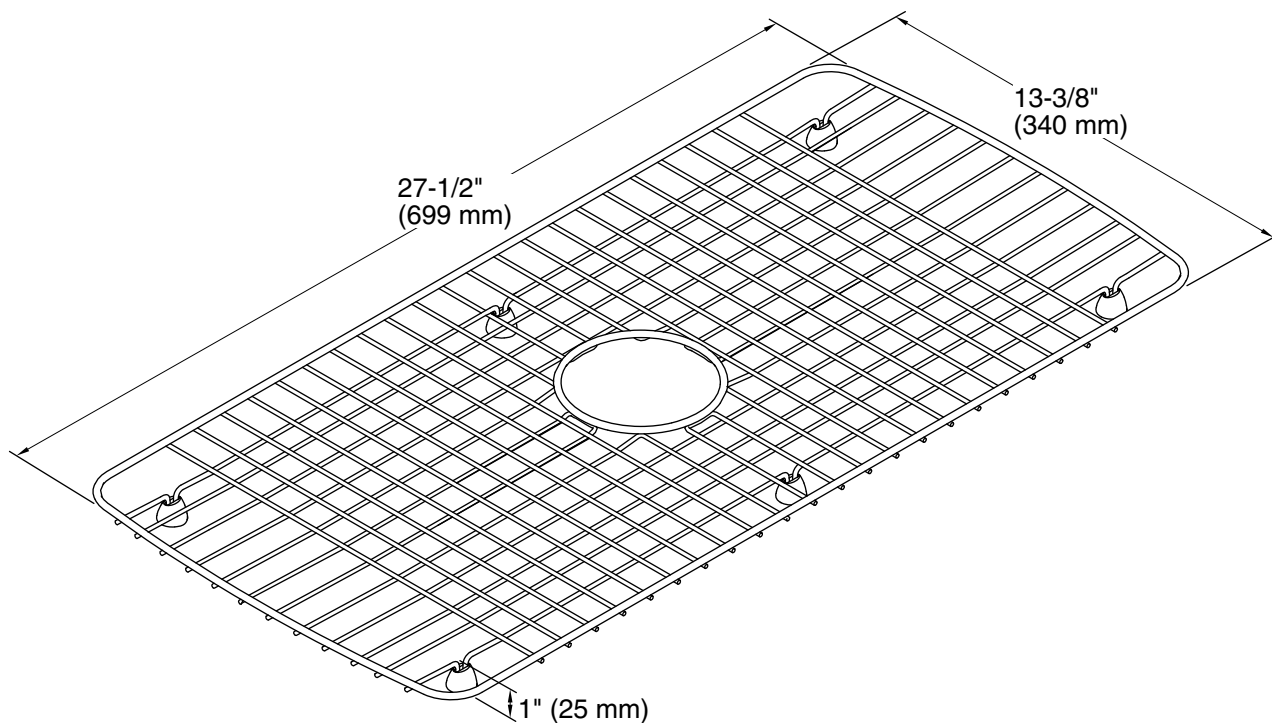

Features

- Fits in the bowl of the K-5863 and K-5864 Cape Dory kitchen sinks.
- Helps protect sink surface from daily wear.
- Dishwasher-safe.
- Rubber feet provide added protection.

Material

- Durable stainless steel construction.

Color	Code	Description
	ST	Stainless Steel

Technical Information

All product dimensions are nominal.

Material: Stainless Steel