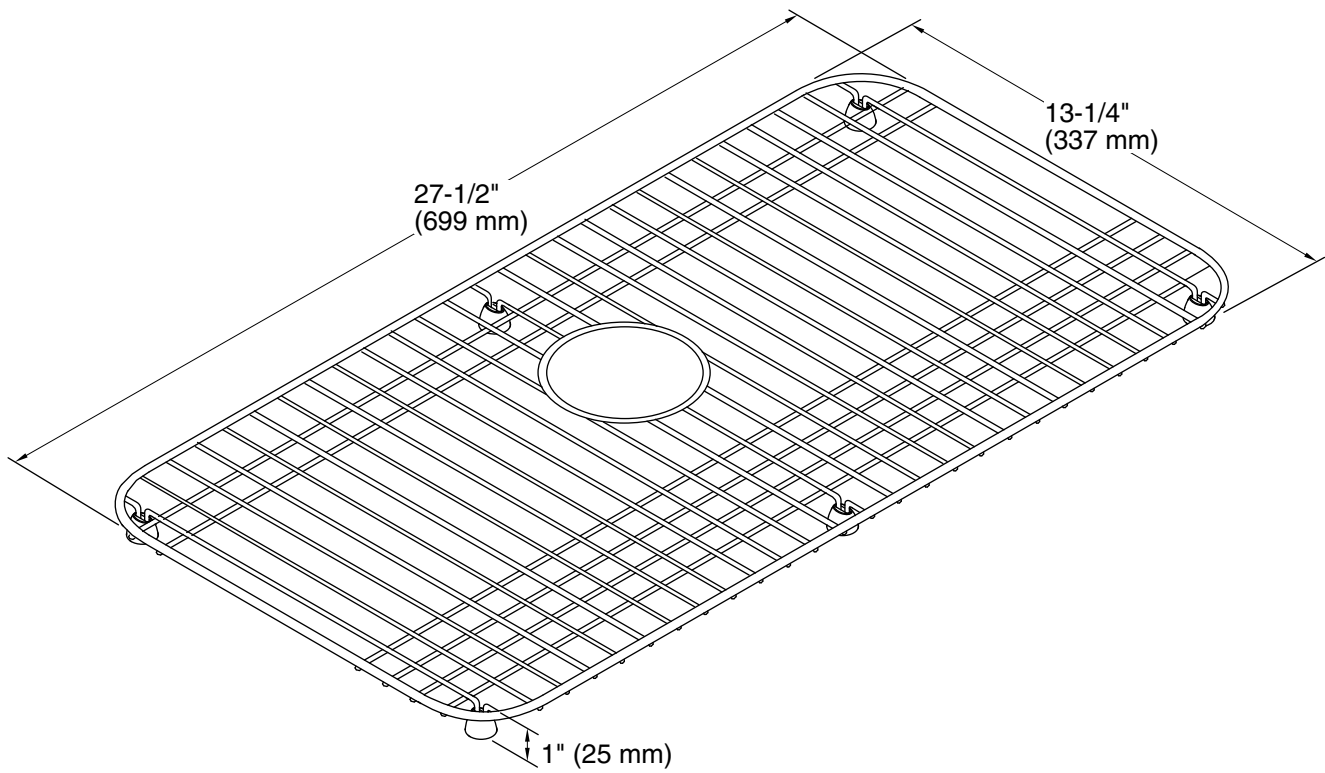

Features

- Fits in the bowl of the K-6546 Dickinson kitchen sink.
- Helps protect sink surface from daily wear.
- Dishwasher-safe.
- Rubber feet provide added protection.

Material

- Durable stainless steel construction.

Color	Code	Description
-------	------	-------------

ST

Stainless Steel

Technical Information

All product dimensions are nominal.

Material: Stainless Steel