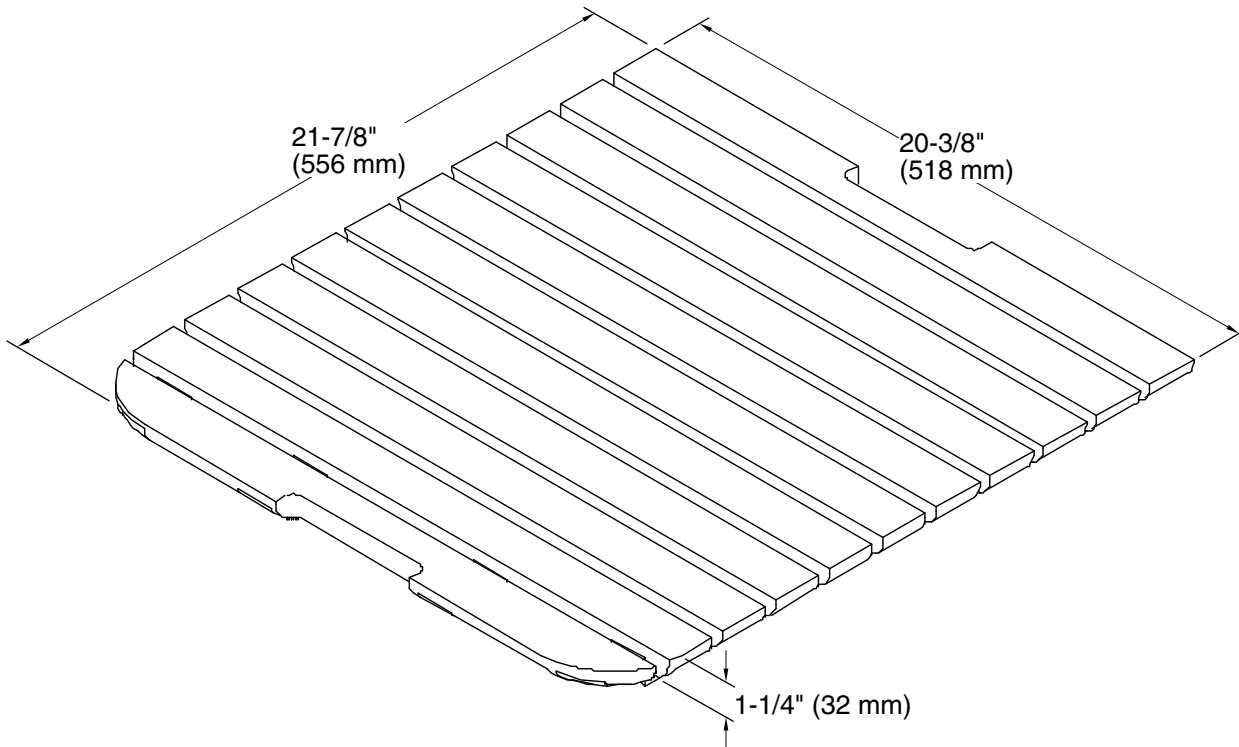

Harborview™
Wood Grate
K-6026

Features

- Fits on the integral ledge of the K-6607 Harborview utility sink.
- Durable hardwood construction.

Codes/Standards

EPA TSCA Title VI

**KOHLER® One-Year Limited
Warranty**

See website for detailed warranty information.

Technical Information

All product dimensions are nominal.

Material: Wood