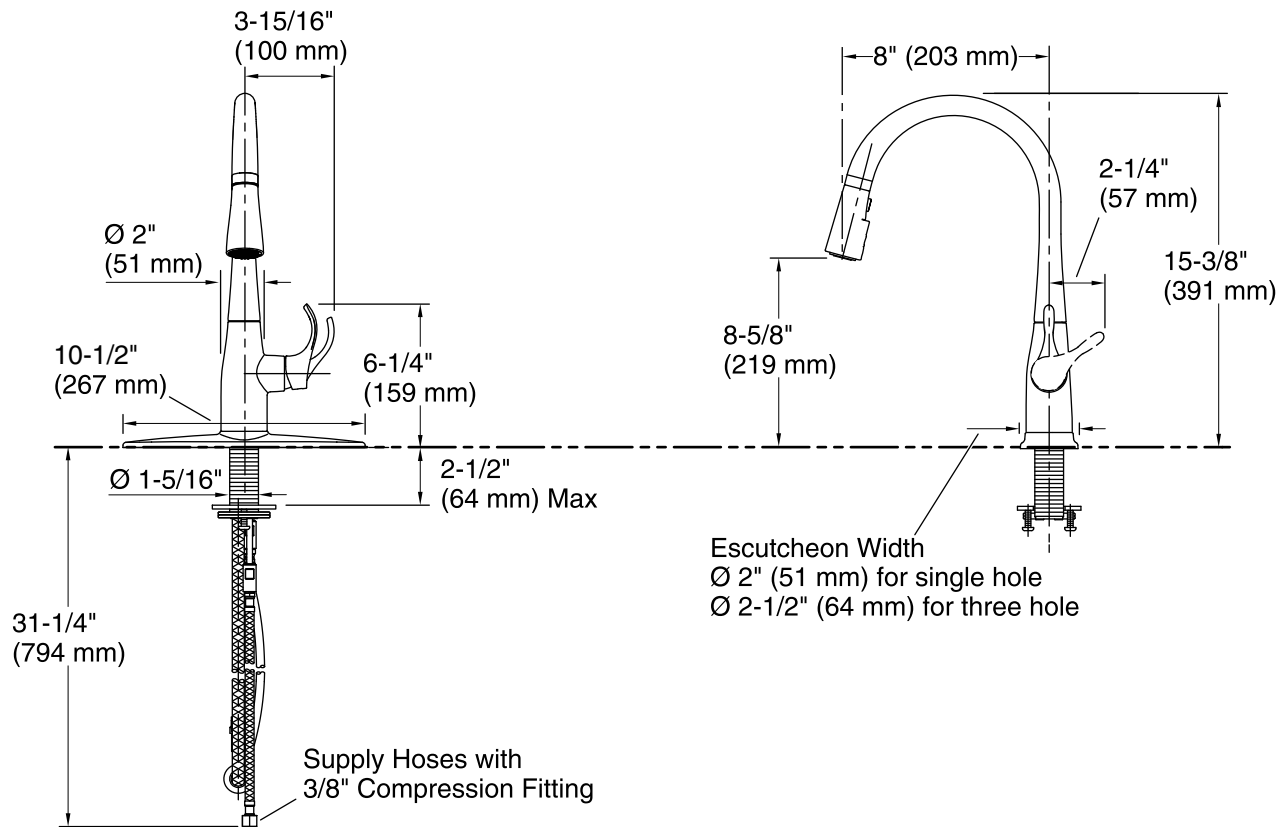

Optional Products/Accessories

1012715 Kitchen Faucet Deep Rough-In Kit

ADA CSA B651

Codes/Standards

ASME A112.18.1/CSA B125.1
 NSF/ANSI 61
 NSF/ANSI 372
 All applicable US Federal and State material regulations
 DOE - Energy Policy Act 1992
 ADA
 ICC/ANSI A117.1
 CSA B651

Technical Information

All product dimensions are nominal.

Faucet:

Flow rate: 1.8 gal/min (6.8 l/min)

Pressure: 60 psi (4.1 bar)

Notes

Install this product according to the installation guide.

ADA, CSA B651 compliant when installed to the specific requirements of these regulations.