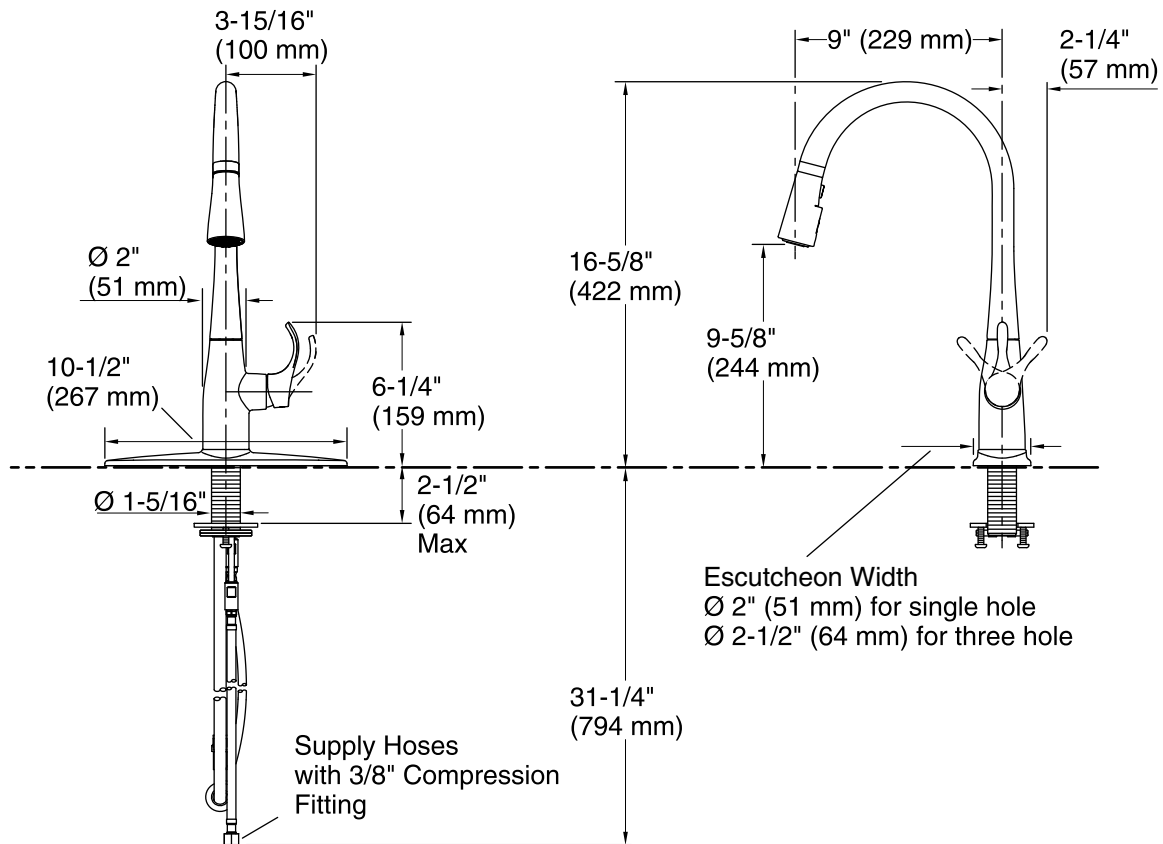

Optional Products/Accessories

1012715 Kitchen Faucet Deep Rough-In Kit

ADA CSA B651

Codes/Standards

ASME A112.18.1/CSA B125.1
 NSF/ANSI 61
 NSF/ANSI 372
 All applicable US Federal and State material regulations
 DOE - Energy Policy Act 1992
 ADA
 ICC/ANSI A117.1
 CSA B651

Technical Information

All product dimensions are nominal.

Faucet:

Flow rate: 1.5 gal/min (5.7 l/min)

Pressure: 60 psi (4.1 bar)

Notes

Install this product according to the installation guide.

ADA, CSA B651 compliant when installed to the specific requirements of these regulations.