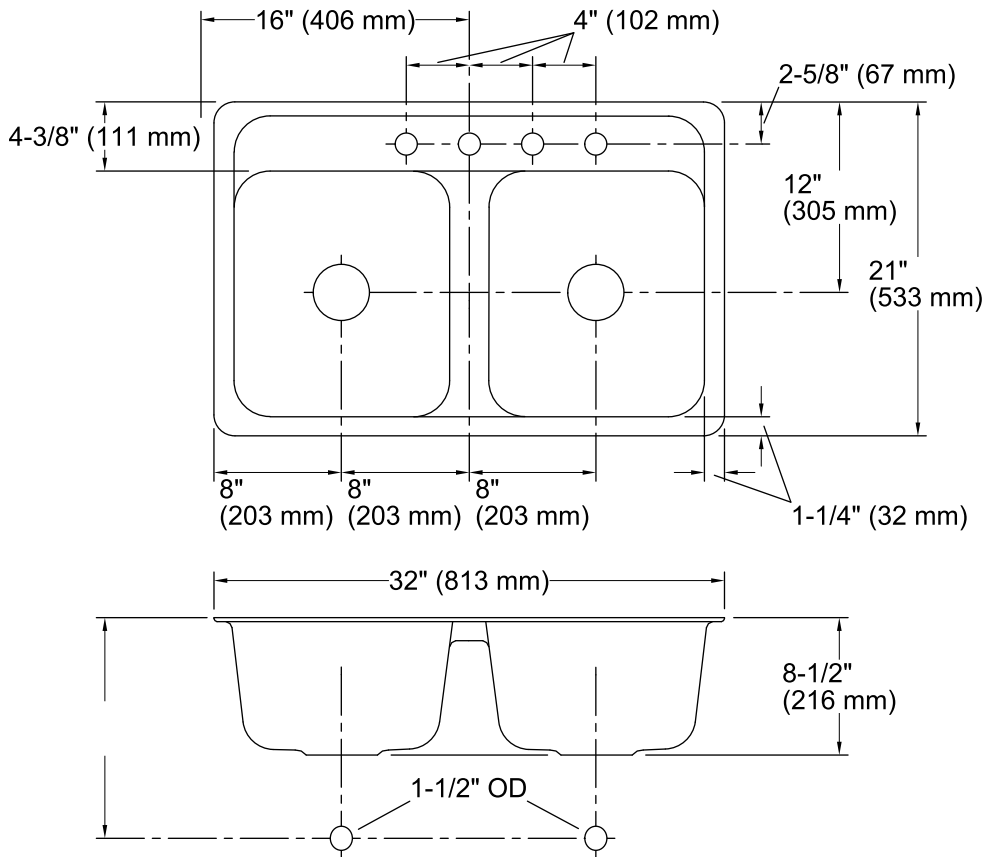

Delafield®

tile-in/metal frame double-equal kitchen sink
K-5950-4

Features

- 36" minimum base cabinet width.
- Double equal bowls.
- 8-inch depth.
- Three faucet holes with one accessory hole to the right.

Color tiles intended for reference only.

Color	Code	Description
	0	White
	96	Biscuit
	47	Almond
	7	Black Black™

Technical Information

All product dimensions are nominal.

Bowl configuration: Double equal

Installation: Tile-in/Flush-mount

Min. base cabinet width: 36" (914 mm)

Bowl area (Left): Length: 14" (356 mm)
Width: 15" (381 mm)
Bowl depth: 8" (203 mm)

Bowl area (Right): Length: 14" (356 mm)
Width: 15" (381 mm)
Bowl depth: 8" (203 mm)

Number of deck holes: 4

Faucet hole spacing: 4" (102 mm)

Faucet hole(s): 1-3/8" (35 mm)

Drain hole: 3-5/8" (92 mm)

Notes

Install this product according to the installation instructions.