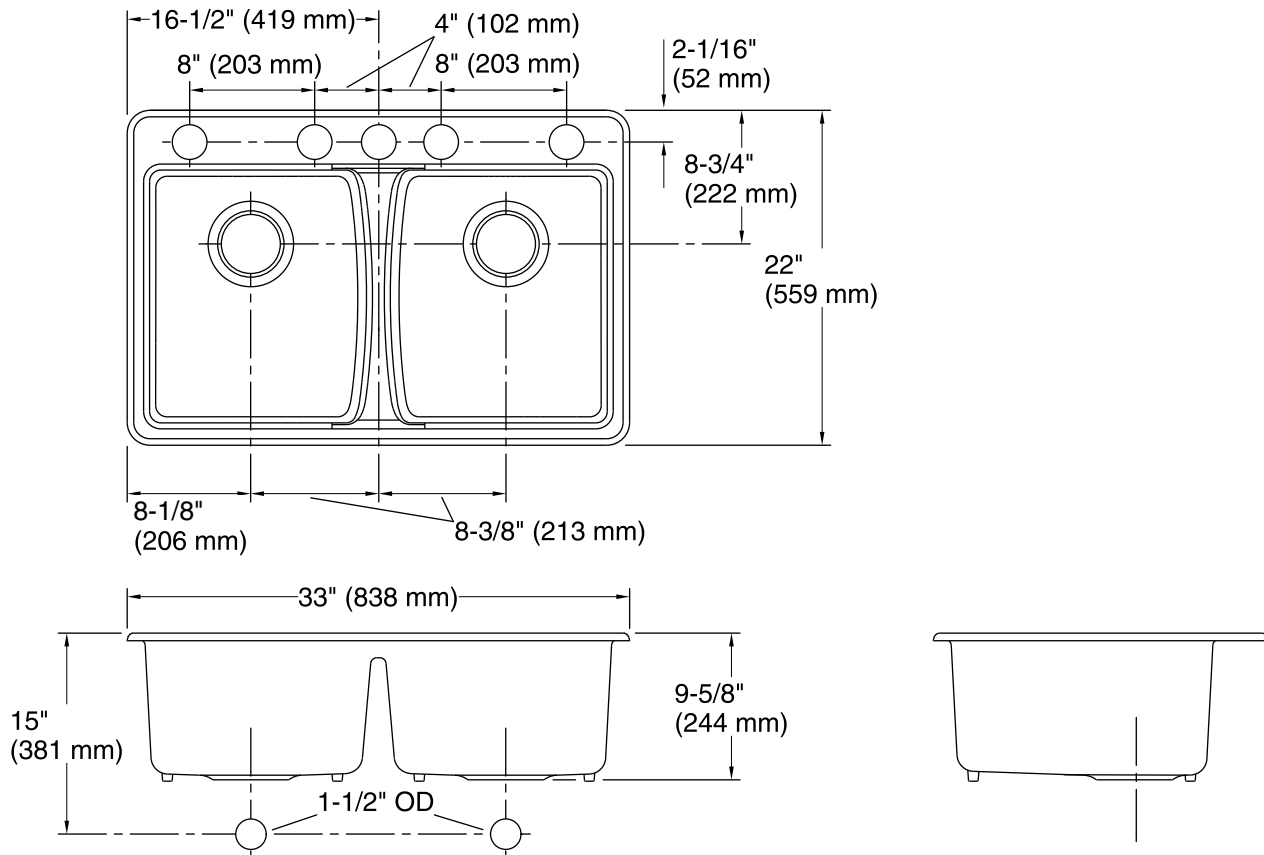

### Features

- 36-inch minimum base cabinet width.
- Double equal bowls.
- 9-inch depth.
- Five oversized faucet holes.
- Oversized holes allow for easy installation of faucets and accessories.
- Rear drain increases workspace in the sink and storage space underneath.
- Includes cutout template.

### Included Components

- Additional Components:  
Under-mount sink kit 23" (584 mm)

## Technical Information

All product dimensions are nominal.

Bowl configuration: Double equal

Installation: Under-mount

Min. base cabinet width: 36" (914 mm)

Bowl area (Left): Length: 14-1/4" (362 mm)  
Width: 16-9/16" (421 mm)  
Bowl depth: 9" (229 mm)

Bowl area (Right): Length: 14-1/4" (362 mm)  
Width: 16-9/16" (421 mm)  
Bowl depth: 9" (229 mm)

Number of deck holes: 5

Faucet hole(s): 2-3/8" (60 mm)

Drain hole: 3-7/8" (98 mm)

Template: 1171757-7, required, included