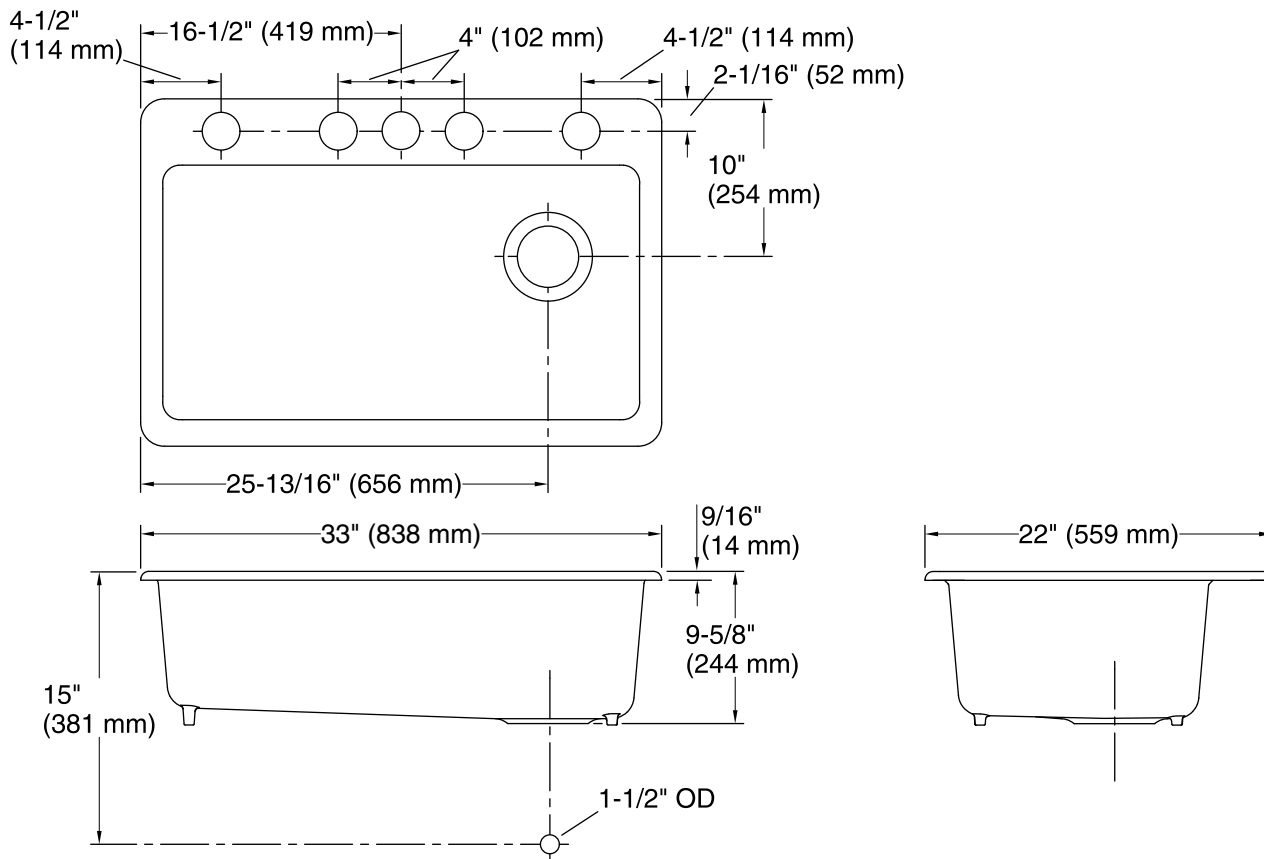

### Features

- 36-inch minimum base cabinet width.
- Single bowl.
- 9-inch depth.
- Five oversized faucet holes.
- Oversized holes allow for easy installation of faucets and accessories.
- Bowl slopes 2 degrees toward drain to minimize water pooling.
- Offset drain increases workspace in the sink and storage space underneath.
- Includes K-6194 utility rack with soaking cup, K-6239 colander with integral cutting board, and K-6237 left-hand bottom sink rack.

## Technical Information

All product dimensions are nominal.

Bowl configuration:	Single
Installation:	Under-mount
Min. base cabinet width:	36" (914 mm)
Bowl area (Only):	Length: 30-1/4" (768 mm) Width: 15-13/16" (402 mm) Bowl depth: 9" (229 mm)
Number of deck holes:	5
Faucet hole(s):	2-3/8" (60 mm)
Drain hole:	3-7/8" (98 mm)
Template:	1166727-7, required, included