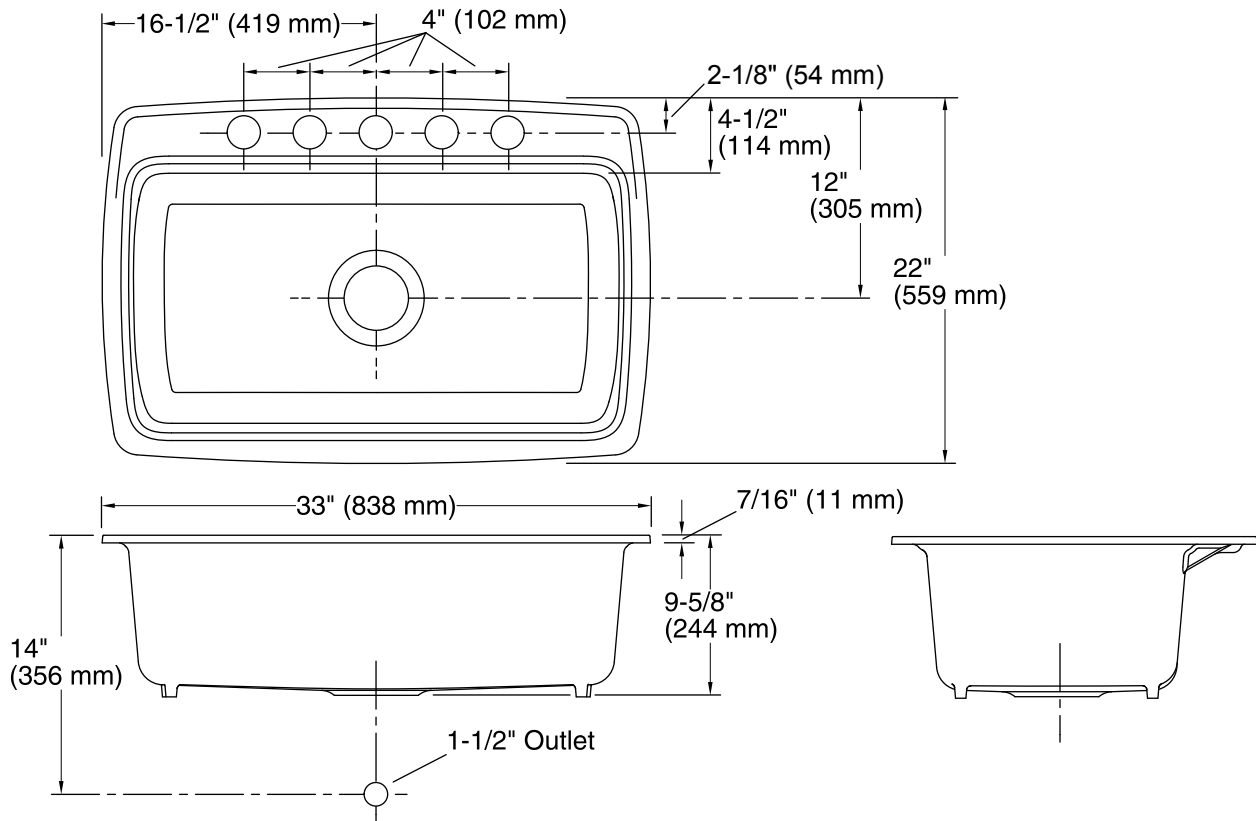

### Features

- 36-inch minimum base cabinet width.
- Large single bowl.
- 9-inch depth.
- Single compartment.
- Three oversized faucet holes with two oversized accessory holes to the right.
- Strainer not included.

## Technical Information

All product dimensions are nominal.

Bowl configuration:	Single
Installation:	Under-mount
Min. base cabinet width:	36" (914 mm)
Bowl area (Only):	Length: 29" (737 mm) Width: 15" (381 mm) Bowl depth: 9" (229 mm)
Number of deck holes:	5
Faucet hole(s):	2-3/8" (60 mm)
Drain hole:	3-5/8" (92 mm)
Template:	Under-mount, 1034873-7, required, included