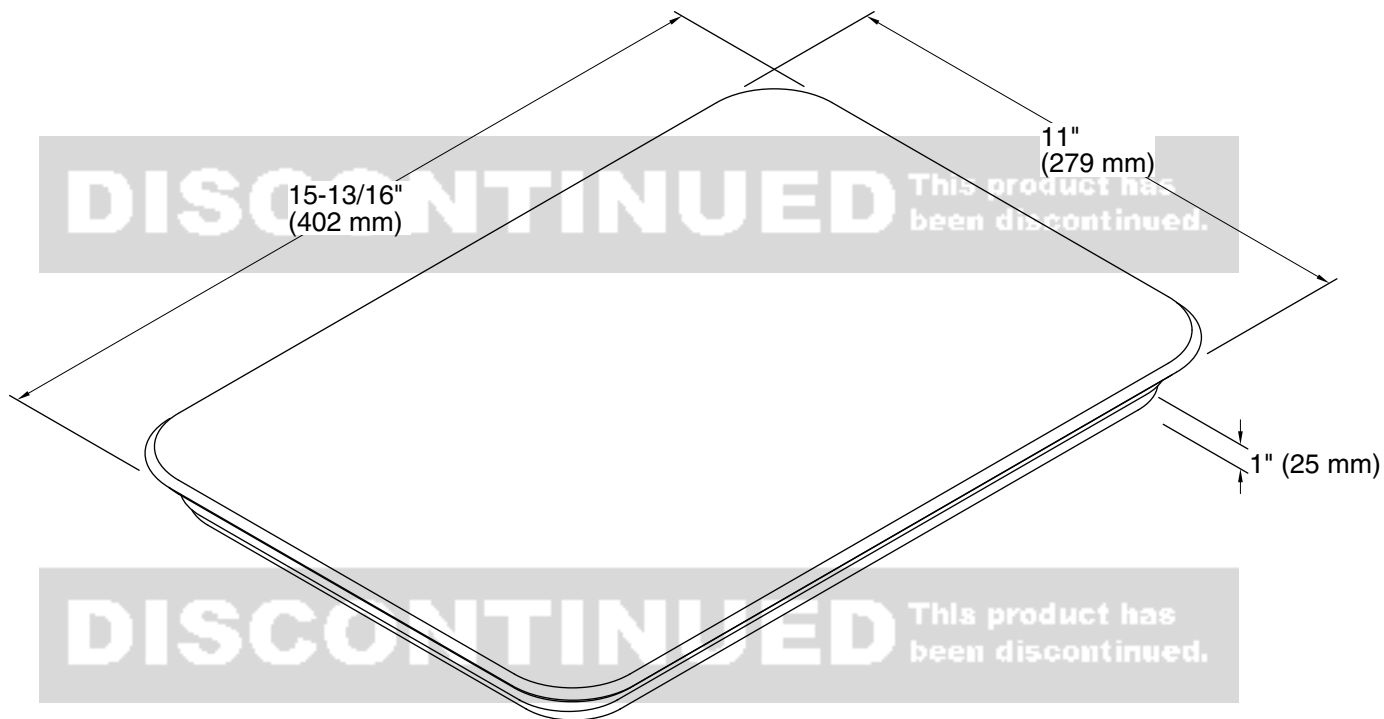

Features

- Fits over the K-5832 Bakersfield kitchen sink.
- Durable polyethylene construction.
- Provides a workstation for quick and easy prep work.
- Dishwasher-safe.

Recommended Products/Accessories

K-23723 Faucet cleaner

Technical Information

All product dimensions are nominal.

Material: Plastic