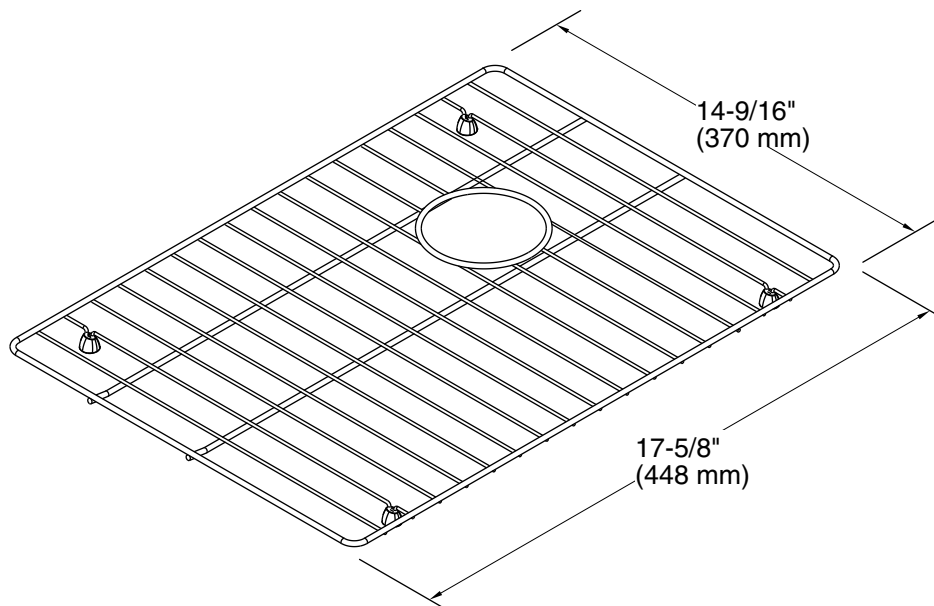

Features

- Fits in the large bowl of the K-6426 and K-6427 Whitehaven kitchen sinks.
- Helps protect sink surface from daily wear.
- Dishwasher-safe.
- Rubber feet provide added protection.

Material

- Durable stainless steel construction.

Color	Code	Description
	ST	Stainless Steel

KOHLER®

Whitehaven®
Sink Rack
K-5828

Technical Information

All product dimensions are nominal.

Material: Stainless Steel

1-800-4KOHLER (1-800-456-4537)

Kohler Co. reserves the right to make revisions without notice to product specifications.
For the most current Specification Sheet, go to www.kohler.com.