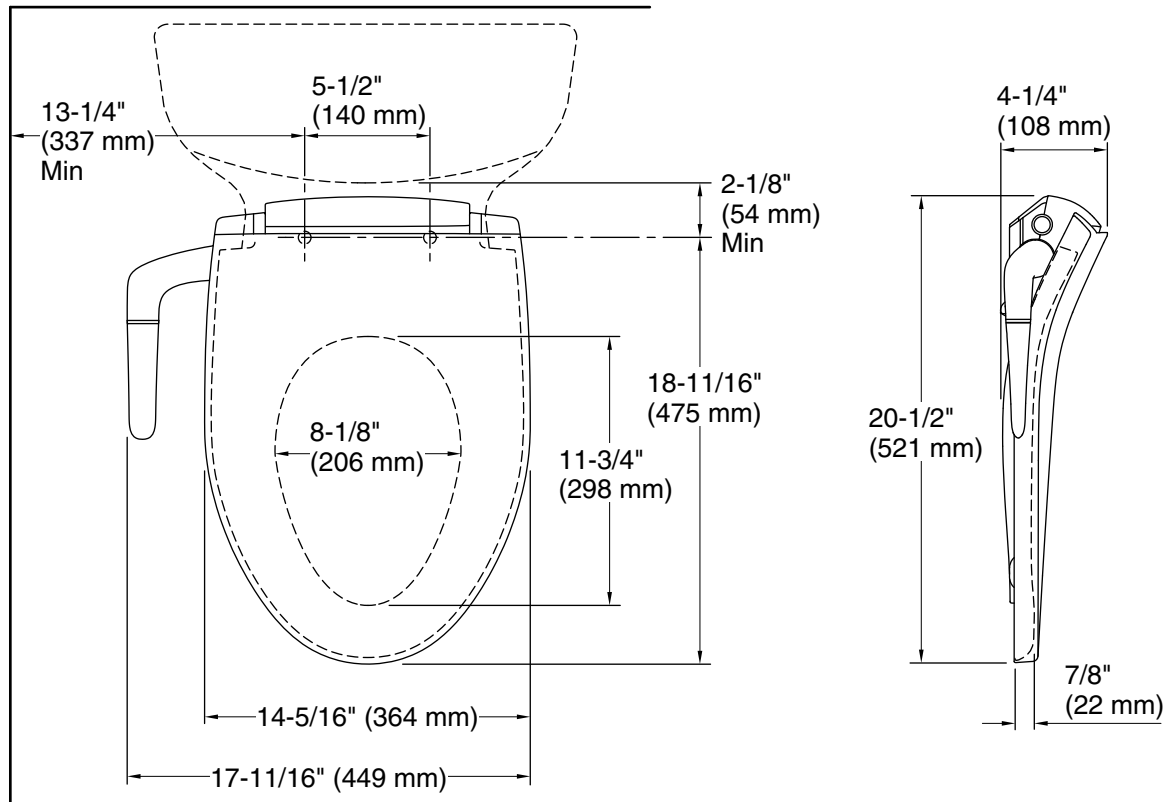

## Installation

- Requires connection to toilet water supply line. All hoses and connections are included.
- Fits most elongated toilets.

### Technical Information

All product dimensions are nominal.

Seat shape type: Elongated  
 Seat front type: Closed-front  
 Seat-mounting holes: 5-1/2" (140 mm)

Only connect the seat to a cold water supply of drinking quality water at a pressure of 20 (139 kPa) - 80 psi (551 kPa).

Locate the receptacle at least 6" (152 mm) above the floor, and within a 32" (813 mm) radius measured 2" (51 mm) from the bowl ledge.