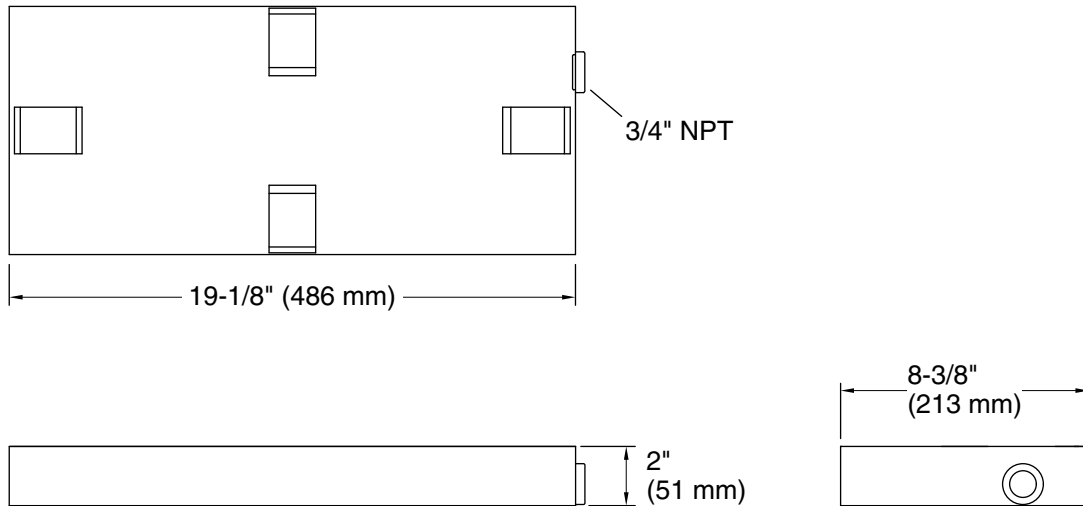

Technical Information

All product dimensions are nominal.

Drain included: Yes

Notes

Install this product according to the installation guide.