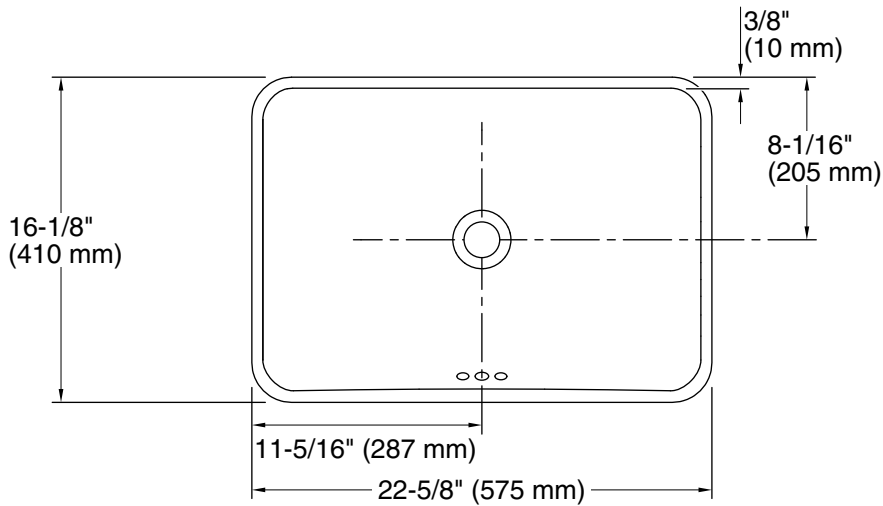

### Technical Information

All product dimensions are nominal.

Bowl configuration:	Single
Installation:	Vessel
Bowl area (Only):	Length: 21-7/8" (556 mm) Width: 15-3/8" (391 mm) Bowl depth: 5" (127 mm) Water depth: 3-1/4" (83 mm)
Template:	1245920-7, required, included