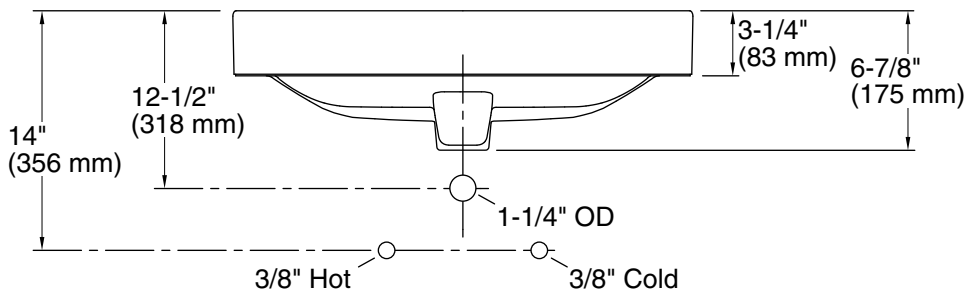

### Technical Information

All product dimensions are nominal.

Bowl configuration:	Single
Installation:	Vessel
Bowl area (Only):	Length: 21-7/8" (556 mm) Width: 15-3/8" (391 mm) Bowl depth: 5" (127 mm) Water depth: 3-1/4" (83 mm)
Template:	1245920-7, required, included