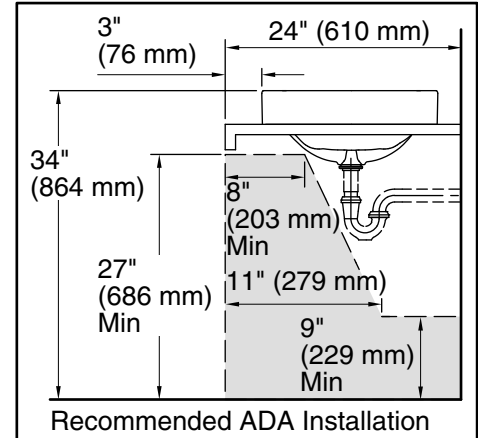

### Installation

- No faucet holes; requires wall- or counter-mount faucet.
- Drop-in or vessel.

### Technical Information

All product dimensions are nominal.

Bowl configuration:	Single
Installation:	Vessel
Bowl area (Only):	Length: 21-7/8" (556 mm) Width: 15-3/8" (391 mm) Bowl depth: 5" (127 mm) Water depth: 3-1/4" (83 mm)
Template:	1245920-7, required, included