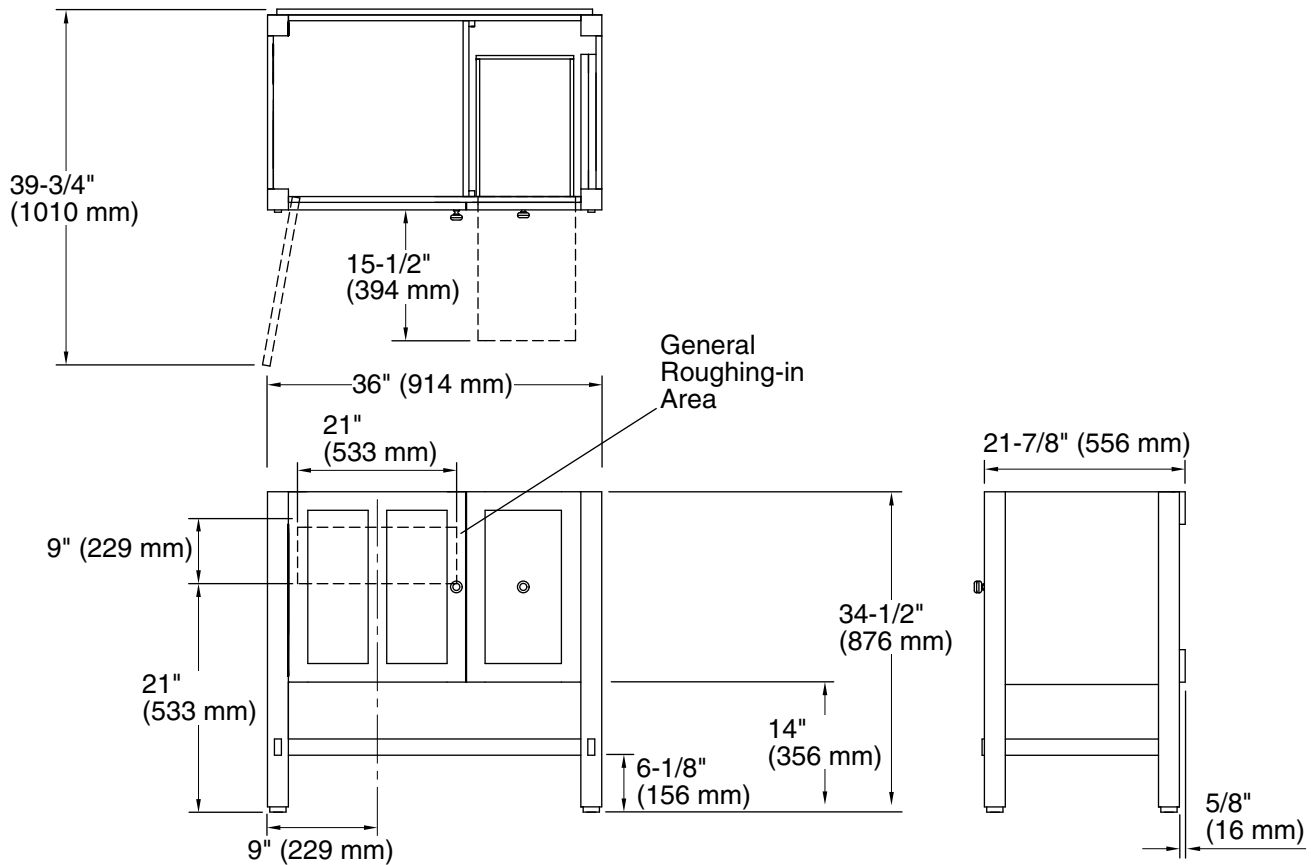

Color tiles intended for reference only.

Color	Code	Description
	1WA	Linen White
	F69	Woodland
	1WT	Mohair Grey

Technical Information

All product dimensions are nominal.

Vanity type: Standard

Notes

Install this product according to the installation guide.