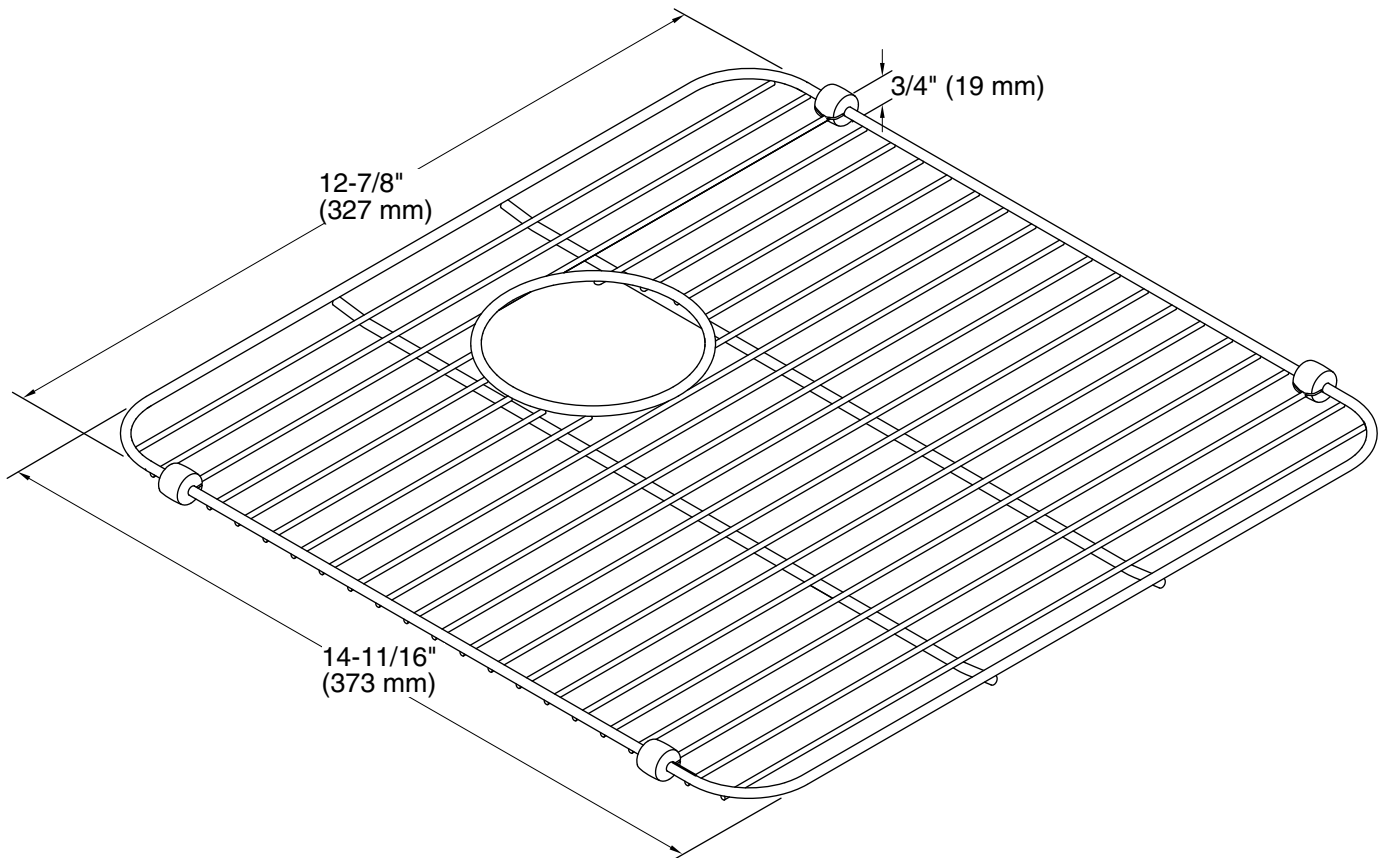

KOHLER®

Iron/Tones®
Stainless steel sink rack, 12-7/8" x 14-11/16"
K-5184

Technical Information

All product dimensions are nominal.

Material: Stainless Steel

1-800-4KOHLER (1-800-456-4537)

Kohler Co. reserves the right to make revisions without notice to product specifications.
For the most current Specification Sheet, go to www.kohler.com.

THE BOLD LOOK
OF **KOHLER**®