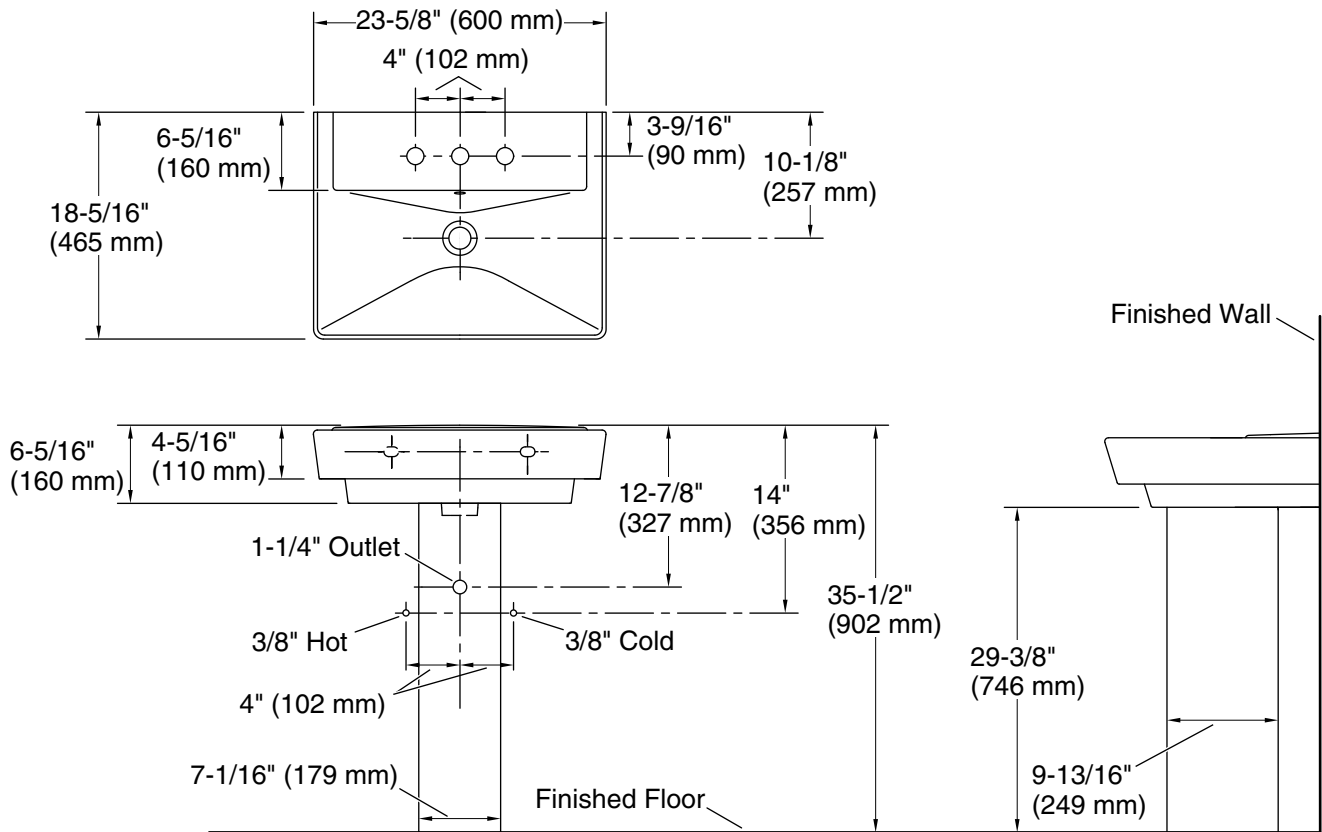

Features

- 8" (203 mm) centerset faucet holes.
- Deep, V-shaped basin.
- Overflow drain with included K-4061 Polished Chrome cap.
- Combination consists of the K-5027-8 basin and the K-5032 pedestal.
- Coordinates with other products in the Rêve collection.

Color tiles intended for reference only.

Color	Code	Description
	0	White
	96	Biscuit
	47	Almond

Technical Information

All product dimensions are nominal.

Bowl configuration:	Single
Installation:	Pedestal
Bowl area (Only):	Length: 23-5/8" (600 mm) Width: 12" (305 mm) Water depth: 3" (76 mm)
Number of deck holes:	3
Faucet hole spacing:	8" (203 mm)
Faucet hole(s):	1-3/8" (35 mm)
Drain hole:	1-3/4" (44 mm)