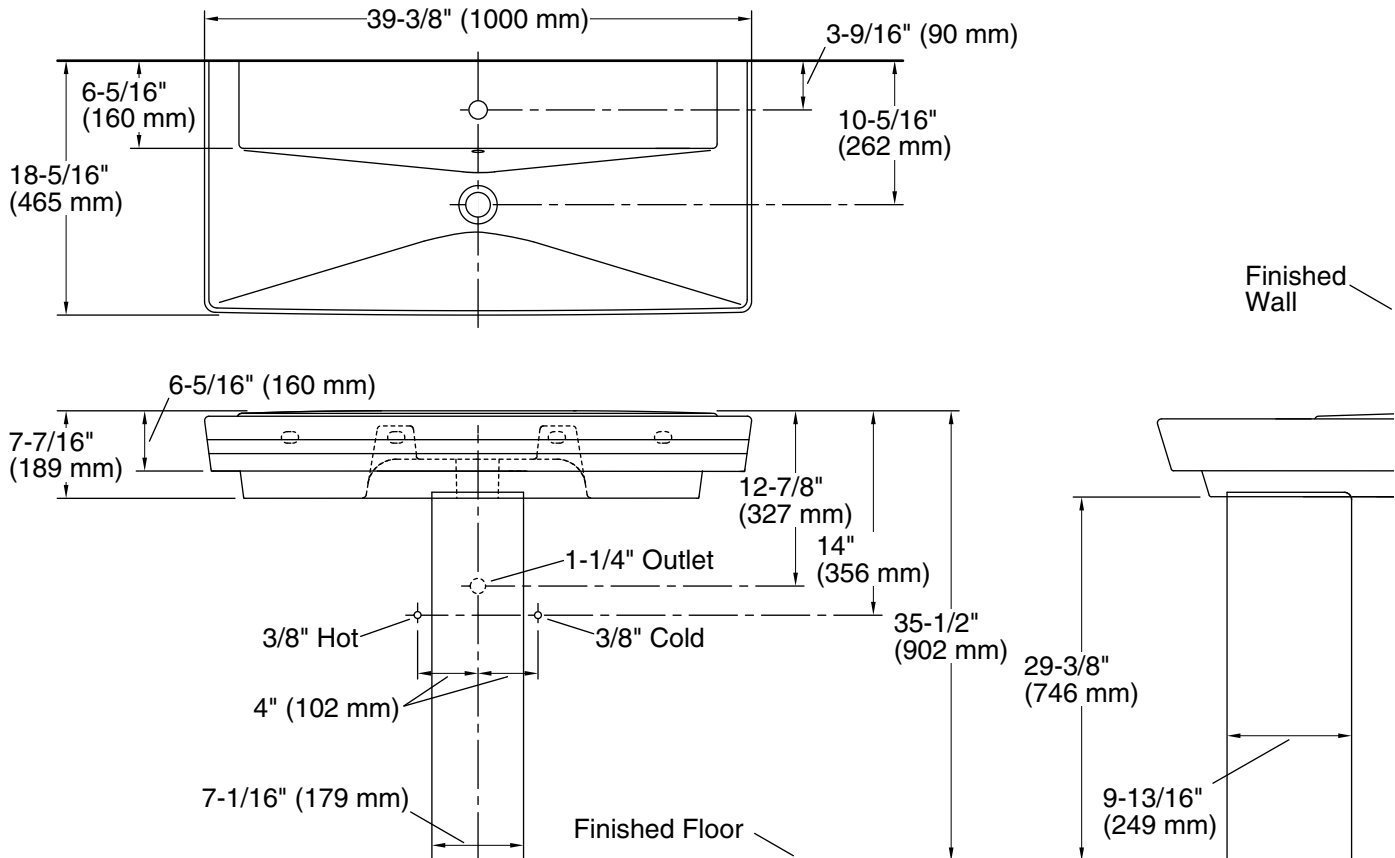

## Features

- Single faucet hole.
- Deep, V-shaped basin.
- Overflow drain with included K-4061 Polished Chrome cap.
- Combination consists of the K-5026-1 basin and the K-5032 pedestal.
- Coordinates with other products in the Rêve collection.

## Included Components

Product consists of:

- K-5026-1 Pedestal/Wall-mount Bathroom Sink
- K-5032 Bathroom Sink Pedestal

## Technical Information

All product dimensions are nominal.

Bowl configuration:	Single
Installation:	Pedestal
Bowl area (Only):	Length: 39-3/8" (1000 mm) Width: 12" (305 mm) Water depth: 3" (76 mm)
Number of deck holes:	1
Faucet hole(s):	1-3/8" (35 mm)
Drain hole:	1-3/4" (44 mm)