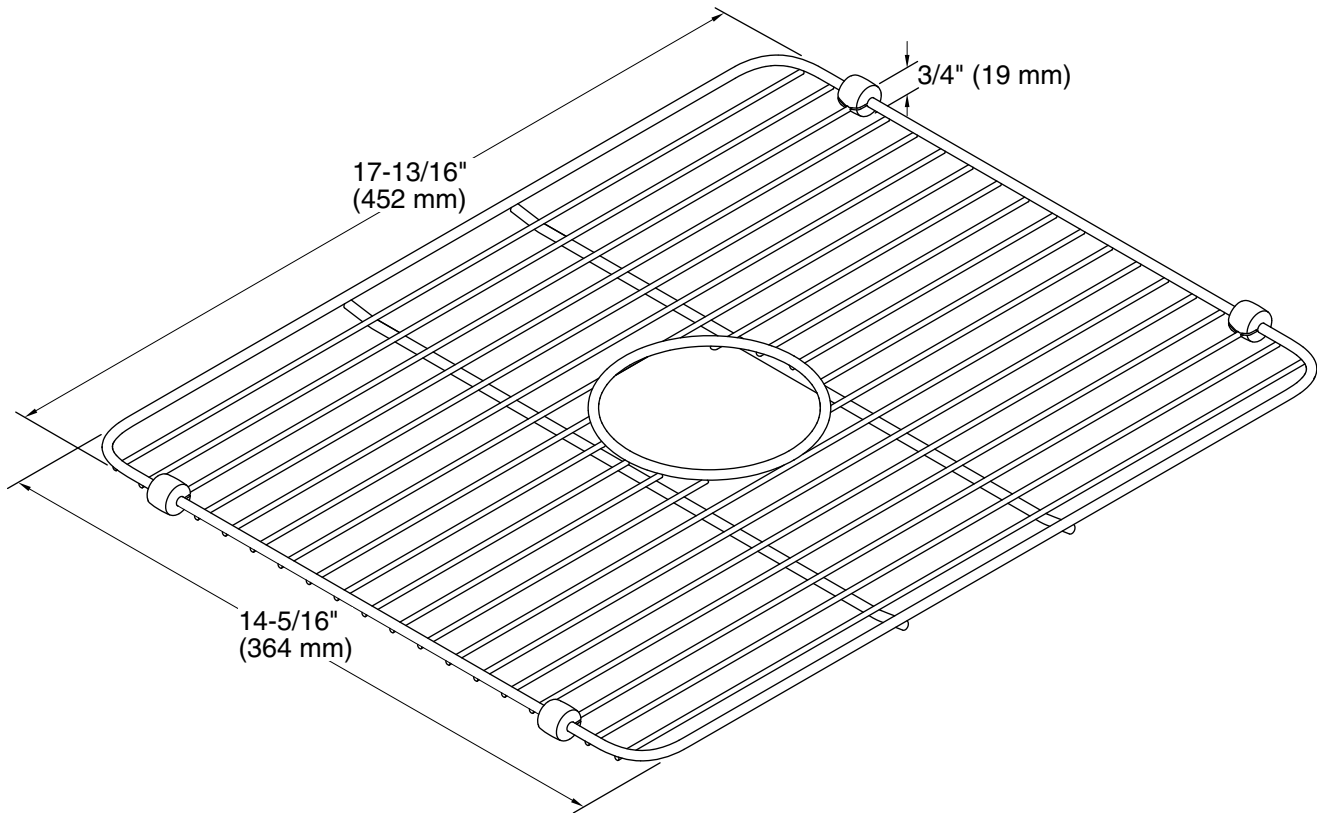

Technical Information

All product dimensions are nominal.

Material: Stainless Steel