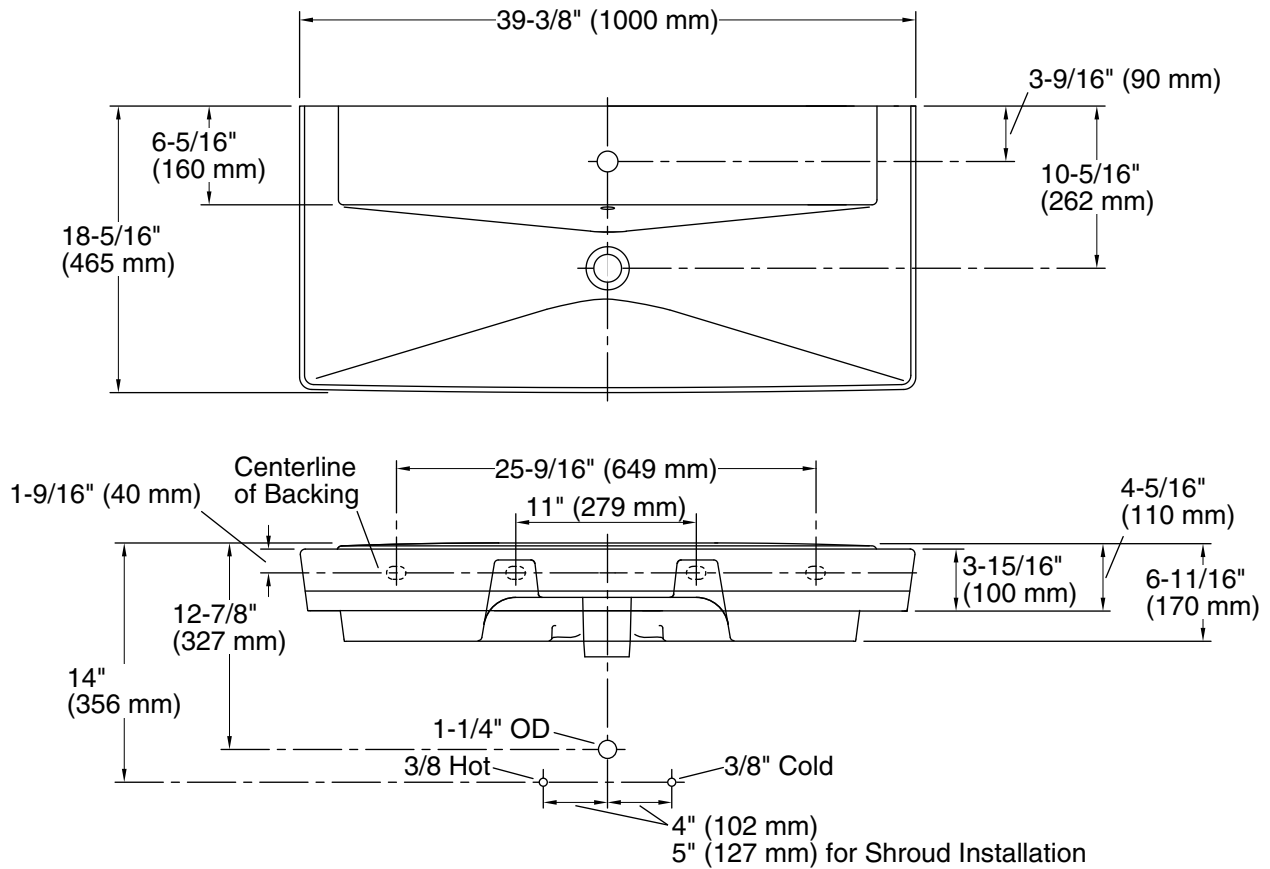

Features

- Single faucet hole.
- Deep, V-shaped basin.
- Overflow drain with included K-4061 Polished Chrome cap.
- Combines with the K-5031 shroud or K-5032 pedestal to create a pedestal or wall-mount sink.
- Coordinates with other products in the Rêve collection.

Technical Information

All product dimensions are nominal.

Bowl configuration:	Single
Installation:	Pedestal, Wall-mount
Bowl area (Only):	Length: 39-3/8" (1000 mm) Width: 12" (305 mm) Water depth: 3" (76 mm)
Number of deck holes:	1
Faucet hole(s):	1-3/8" (35 mm)
Drain hole:	1-3/4" (44 mm)