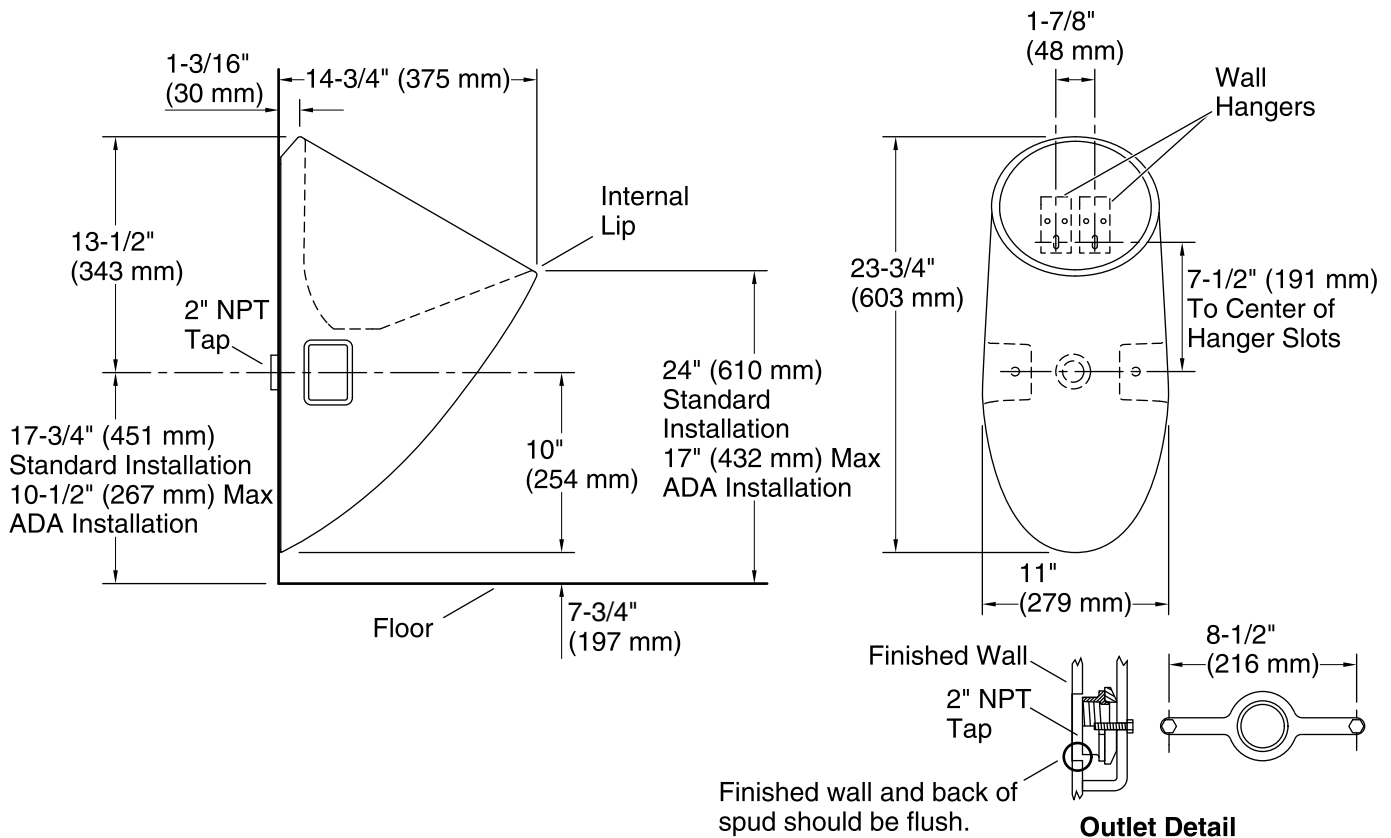

### Technical Information

All product dimensions are nominal.

Spud size: 2", Outlet, Rear

Roughing-in remains the same when using the optional 3" outlet spud.

Recommended ADA outlet spud height will account for normal product variation.

For ADA compliance, measurement must be 17" (432 mm) or less from the floor to the top of the internal lip.