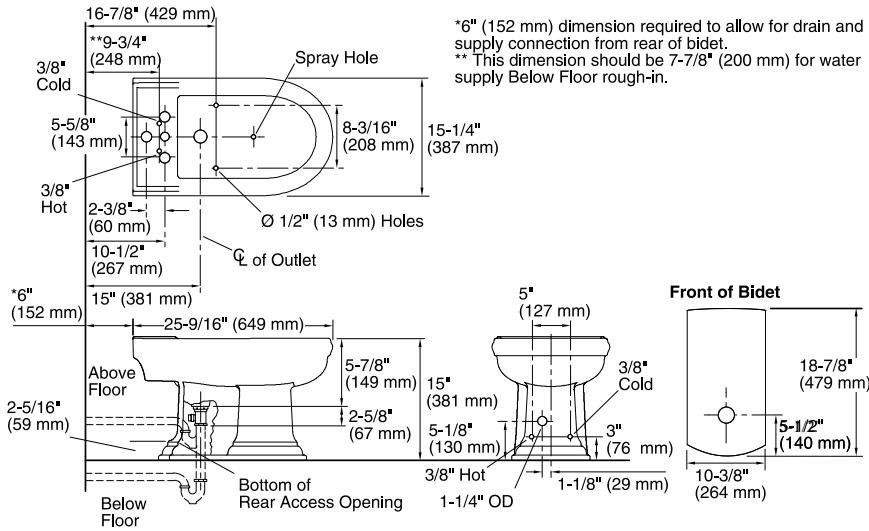

Features

- Drilled for fixture-mount bidet faucet and vacuum breaker.
- Front fill and vertical spray.
- Mounting hardware included.
- Coordinates with other products in the Memoirs collection.

Material

- Vitreous china.

Installation

- Above- or below-floor rough-in.

Recommended Products/Accessories

- K-316 Vertical Spray Bidet Faucet
- K-470 Vertical Spray Bidet Faucet
- K-960-4 Bidet Faucet
- K-6814 Vertical Spray Bidet Faucet
- K-12286-4 Bidet Faucet
- K-16132 Vertical Spray Bidet Faucet
- K-8998 P-Trap
- K-14431-4 Bidet Faucet
- K-15286-4RA Widespread Bidet Faucet
- K-7637 Angle Supply with Stop (single)
- K-23726 Drain treatment

Included Components

Additional Components:

- Floor Screws and Cap Bolts

Codes/Standards

ASME A112.19.2/CSA B45.1

KOHLER® One-Year Limited Warranty

See website for detailed warranty information.

Available Colors/Finishes

Color tiles intended for reference only.

Color	Code	Description
	0	White
	96	Biscuit
	95	Ice™ Grey
	G9	Sandbar
	58	Thunder™ Grey
	7	Black Black™

Technical Information

All product dimensions are nominal.

Toilet type: Floor-mount