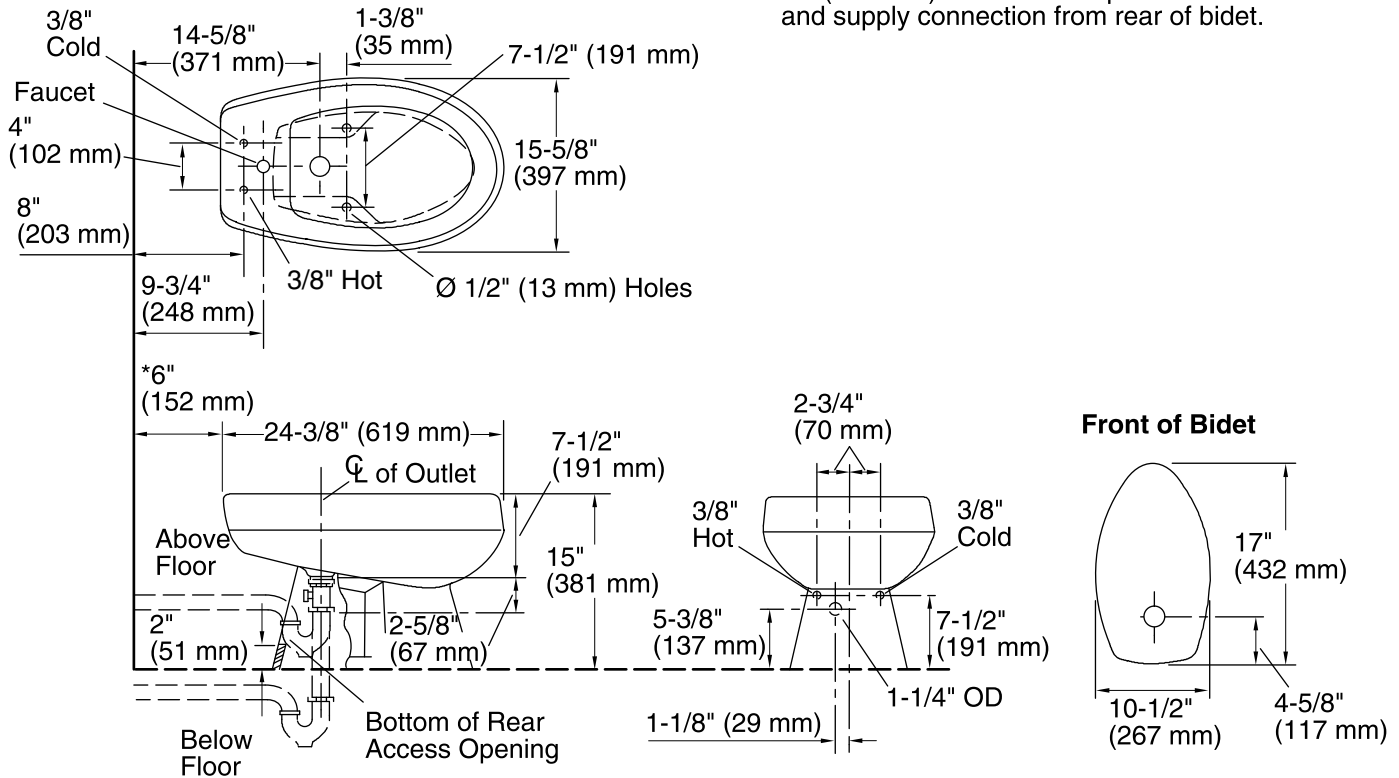

### Features

- Drilled for single-hole centerset bidet faucet.
- Over-the-rim horizontal spray.
- Mounting hardware included.

### Available Colors/Finishes

*Color tiles intended for reference only.*

Color	Code	Description
	0	White
	96	Biscuit
	47	Almond
	95	Ice™ Grey
	52	Navy
	7	Black Black™

\*6" (152 mm) dimension required to allow for drain and supply connection from rear of bidet.

### Technical Information

All product dimensions are nominal.

Toilet type:	Floor-mount
Waste Outlet:	Floor
Drain hole:	1-3/4" (44 mm)
Faucet hole:	1-3/8" (35 mm)