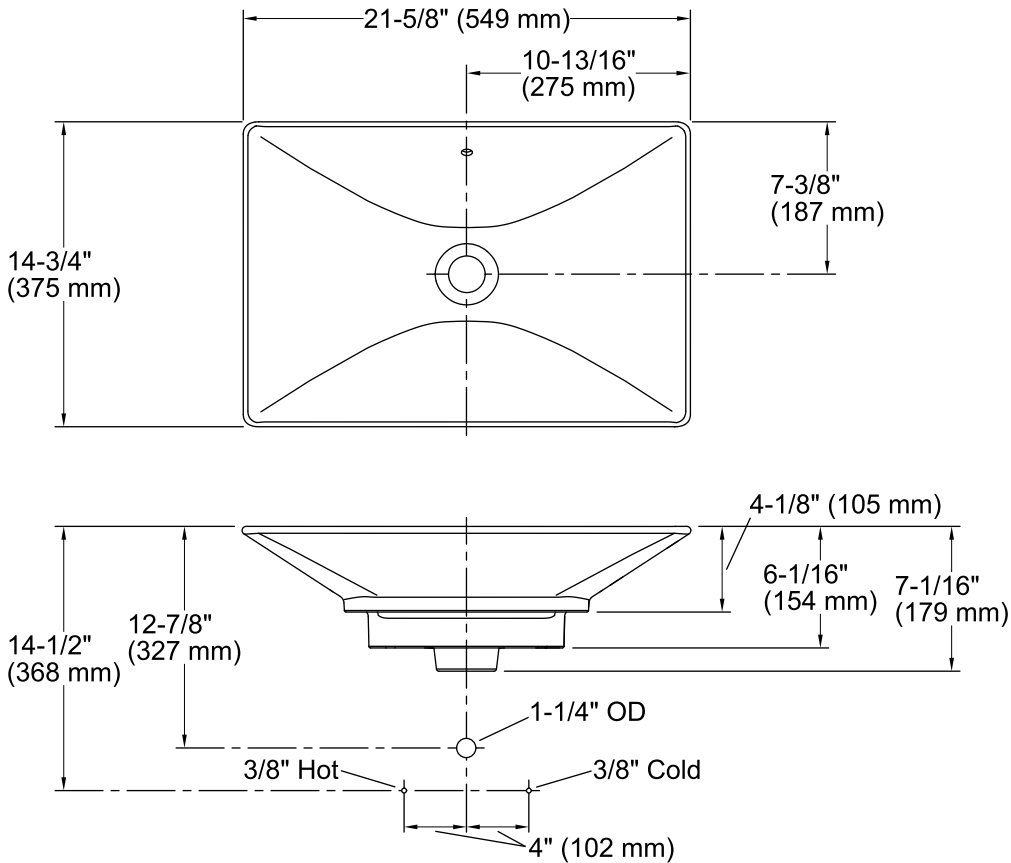

Features

- Deep, V-shaped basin.
- Overflow drain with included K-4061 Polished Chrome cap.
- No faucet holes; requires wall- or counter-mount faucet.
- Coordinates with other products in the Rêve collection.

Available Colors/Finishes

Color tiles intended for reference only.

Color	Code	Description
-------	------	-------------

	0	White
	HW1	Honed White
	96	Biscuit
	47	Almond

Technical Information

All product dimensions are nominal.

Bowl configuration:	Single
Installation:	Vessel
Bowl area (Only):	Length: 21-5/8" (549 mm) Width: 14-3/4" (375 mm) Water depth: 3" (76 mm)
Drain hole:	1-3/4" (44 mm)

Notes

Install this product according to the installation instructions.

Spout must be a minimum of 8" (203 mm) long for adequate clearance into bathroom sink when installed with centerline as shown.