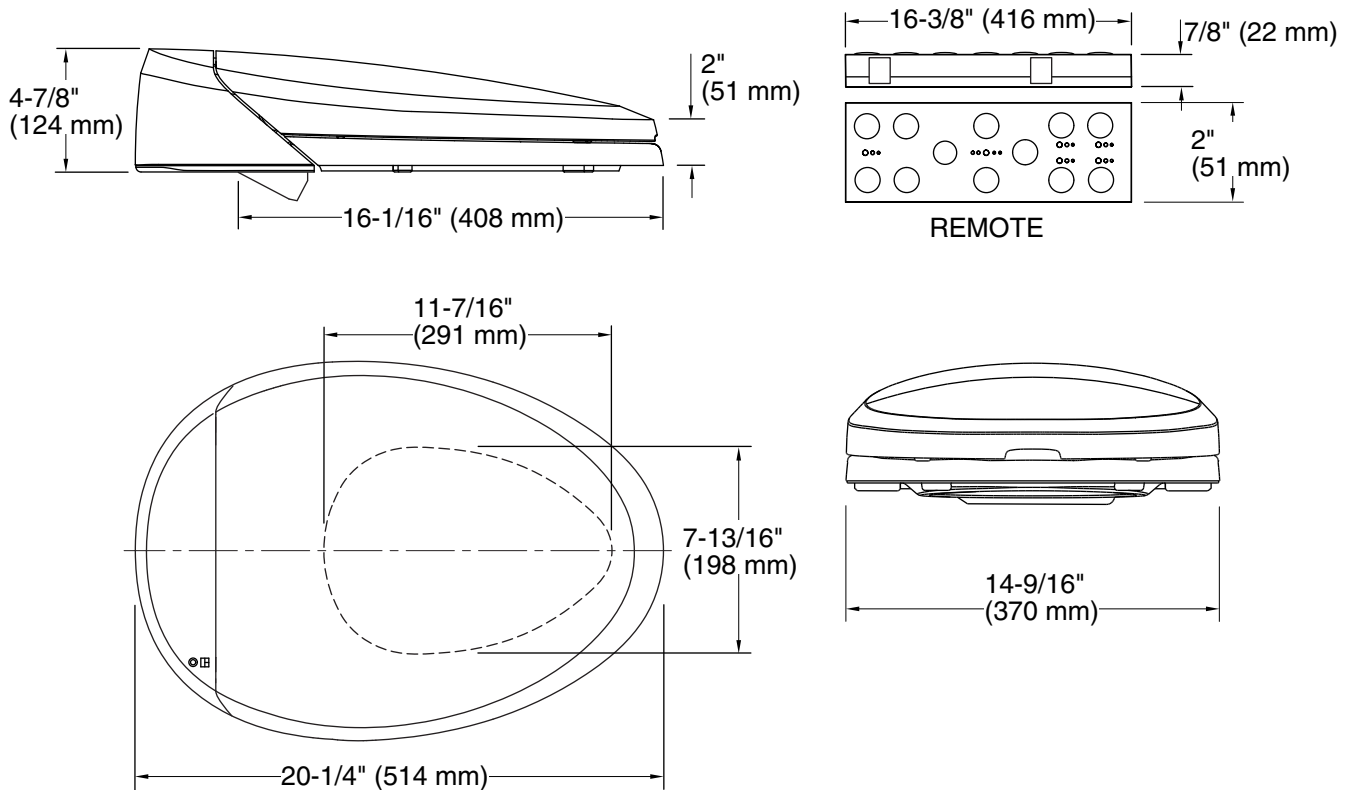

C³®-201 Quiet-Close™
nightlight elongated cleansing toilet seat
K-4744

Required Electrical Service

One dedicated circuit required, protected with Class A Ground-Fault Circuit-Interrupter (GFCI). Outside North America, this device may be known as a Residual Current Device (RCD).

Bidet toilet seat: 120 V, 15 A, 60 Hz

Technical Information

All product dimensions are nominal.

Seat shape type: Elongated
Seat front type: Closed-front
Seat-mounting holes: 5-1/2" (140 mm)

Electrical component rating: Bidet toilet seat: 120 V, 15 A, 60 Hz

Power cord length: 46" (1168 mm)

Notes

Install this product according to the installation guide.

CAUTION: Risk of property damage. A single extension cord may be used provided the cord "Type" begins with "SJ", 12 gauge, grounded (12/3), no longer than 25 feet, and plugged into a GFCI outlet. Promptly replace any extension cord that exhibits any sign of damage.