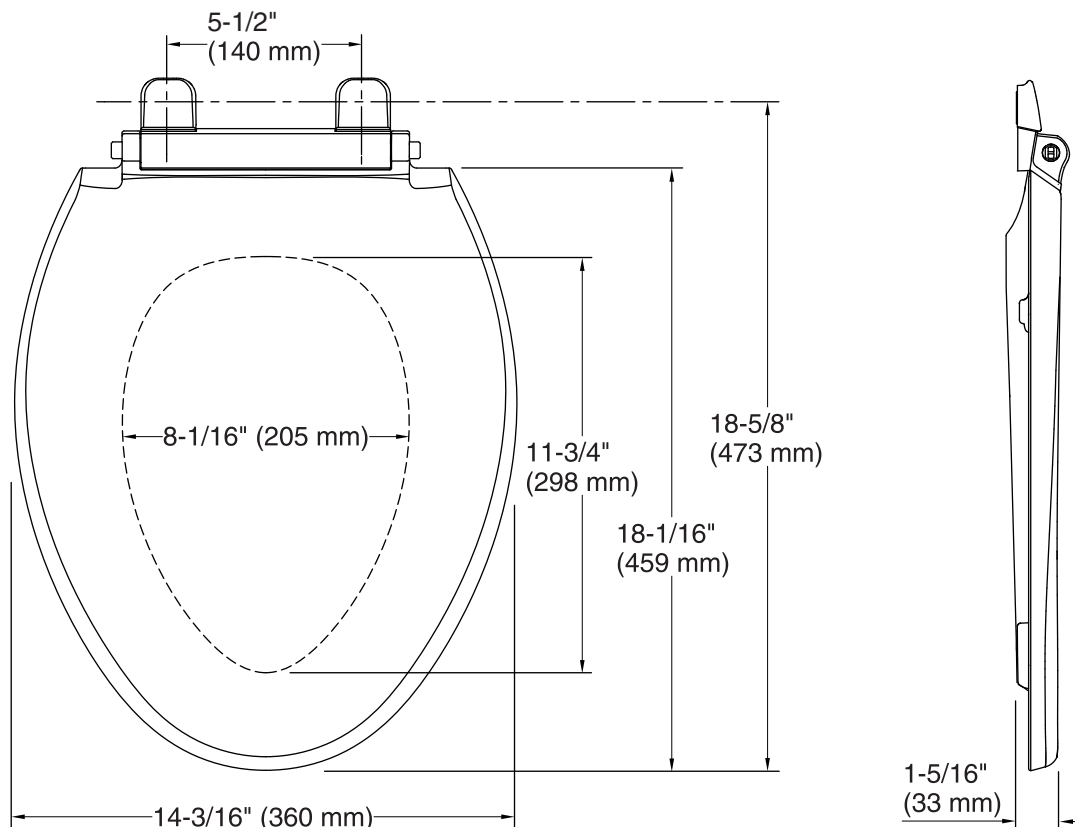

Glenbury™ Quiet-Close™

Elongated Toilet Seat

K-4733

Features

- Quiet-Close™ lid closes slowly and quietly without slamming.
- Grip-Tight bumpers hold seat firmly in place.
- Quick-Release™ hinges allow seat to be unlatched from toilet for easy removal and convenient cleaning; no tools required.
- Quick-Attach® hardware for fast and secure installation.
- Color-matched plastic hinges.

Color	Code	Description
	0	White
	96	Biscuit
	47	Almond
	NY	Dune
	95	Ice™ Grey
	G9	Sandbar
	33	Mexican Sand™
	K4	Cashmere
	58	Thunder™ Grey
	7	Black Black™

Technical Information

All product dimensions are nominal.

Seat shape type: Elongated

Seat front type: Closed-front

Seat-mounting holes: 5-1/2" (140 mm)

Notes

Install this product according to the installation guide.