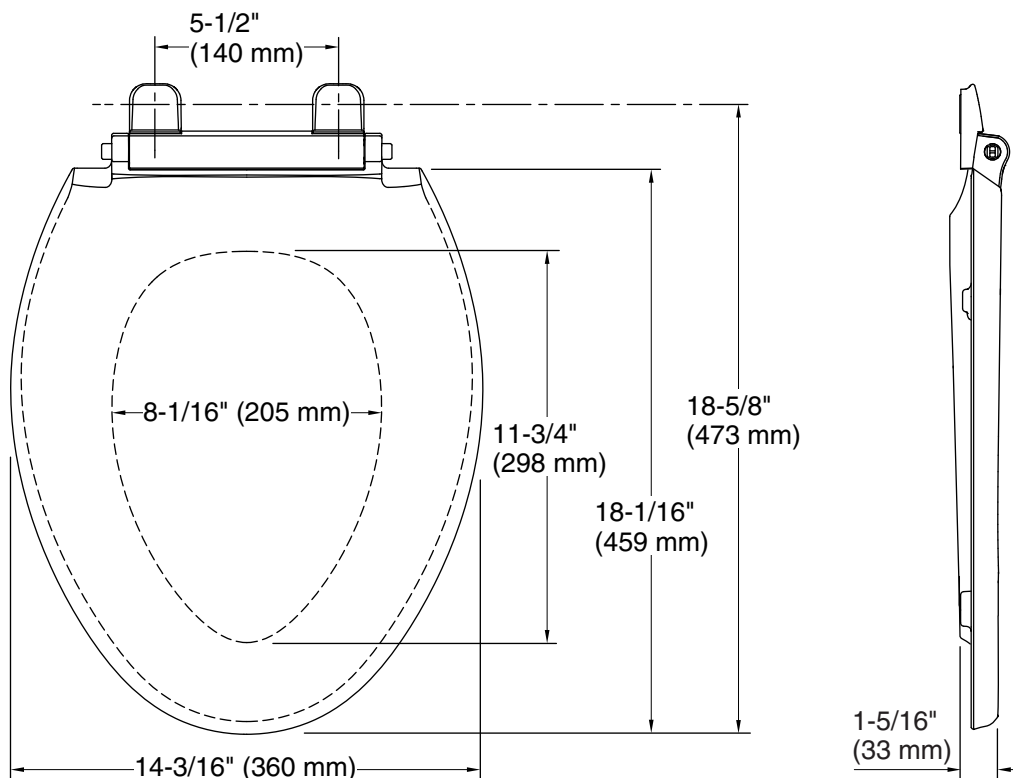

French Curve® Quiet-Close™ Elongated Toilet Seat K-4713

Features

- Quiet-Close™ elongated seat allows seat to close quietly.
- Grip-Tight bumpers hold seat firmly in place.
- Quick-Release™ hinges allow seat to be unlatched from toilet for easy removal and convenient cleaning; no tools required.
- Quick-Attach® hardware for fast and secure installation.
- Color-matched plastic hinges.

Color	Code	Description
	0	White
	96	Biscuit
	47	Almond
	NY	Dune
	55	Innocent Blush™
	95	Ice™ Grey
	G9	Sandbar
	33	Mexican Sand™
	K4	Cashmere
	58	Thunder™ Grey
	7	Black Black™

Technical Information

All product dimensions are nominal.

Seat shape type: Elongated
Seat front type: Closed-front
Seat-mounting holes: 5-1/2" (140 mm)

Notes

Install this product according to the installation guide.