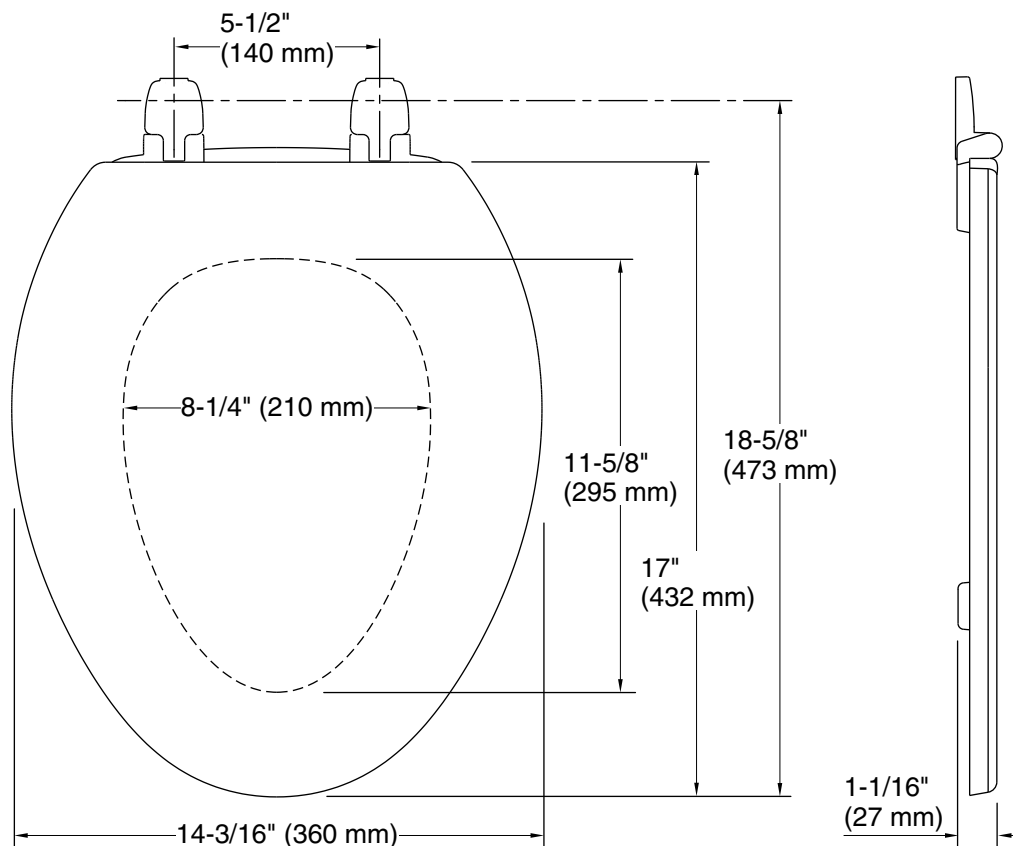

See website for detailed warranty information.

Available Colors/Finishes

Color tiles intended for reference only.

Color	Code	Description
	0	White
	HW1	Honed White
	96	Biscuit
	47	Almond

Technical Information

All product dimensions are nominal.

Seat shape type: Elongated
Seat front type: Closed-front
Seat-mounting holes: 5-1/2" (140 mm)

Notes

Install this product according to the installation guide.