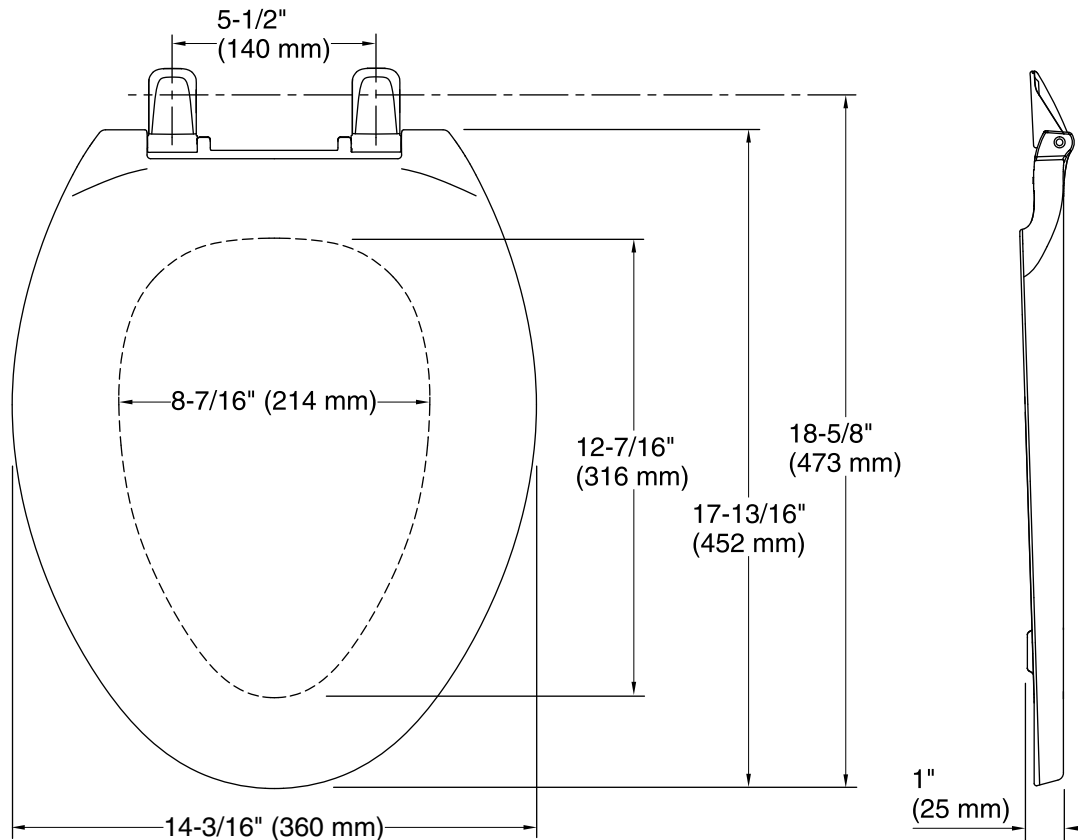

Bancroft®
Elongated Toilet Seat
K-4685-CP

Features

- Polished Chrome hinges.
- Coordinates with other products in the Bancroft collection.

Material

- Plastic

Codes/Standards

None Applicable

KOHLER® One-Year Limited Warranty

See website for detailed warranty information.

Available Colors/Finishes

Color tiles intended for reference only.

Color	Code	Description
	0	White
	96	Biscuit
	47	Almond

Technical Information

All product dimensions are nominal.

Seat shape type: Elongated

Seat front type: Closed-front

Seat-mounting holes: 5-1/2" (140 mm)

Notes

Install this product according to the installation guide.