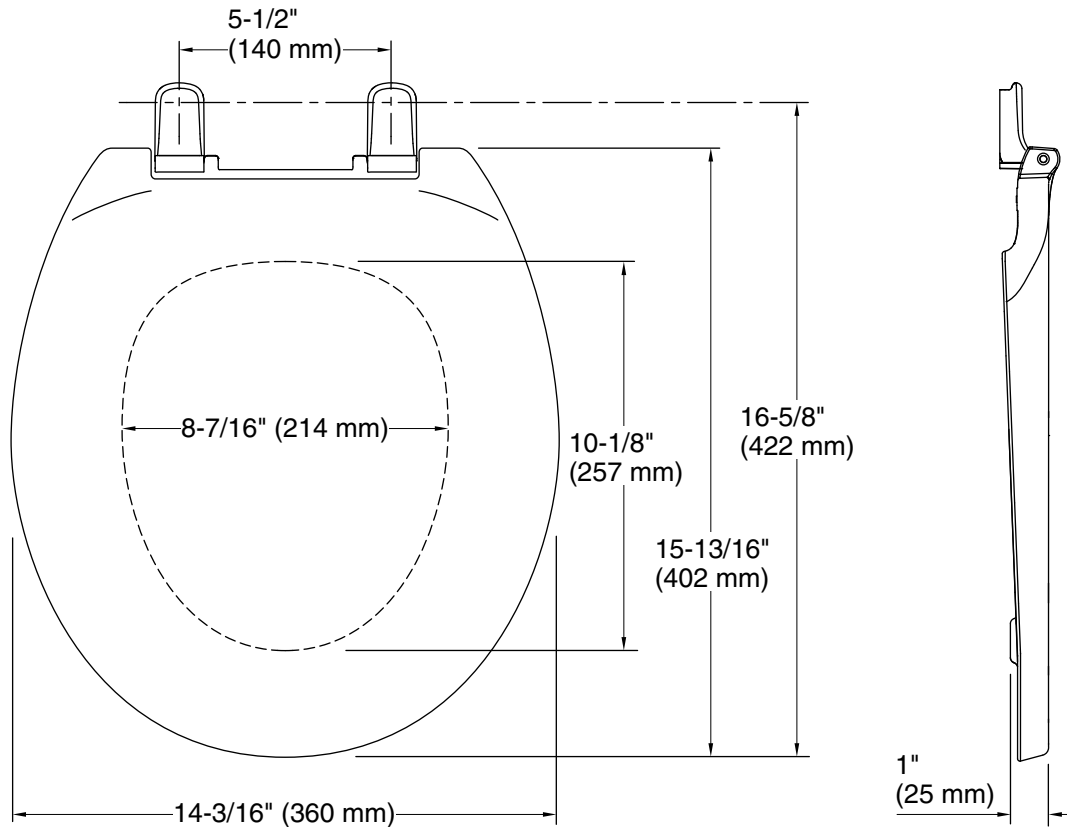

Technical Information

All product dimensions are nominal.

Seat shape type: Round-front
Seat front type: Closed-front
Seat-mounting holes: 5-1/2" (140 mm)

Notes

Install this product according to the installation guide.