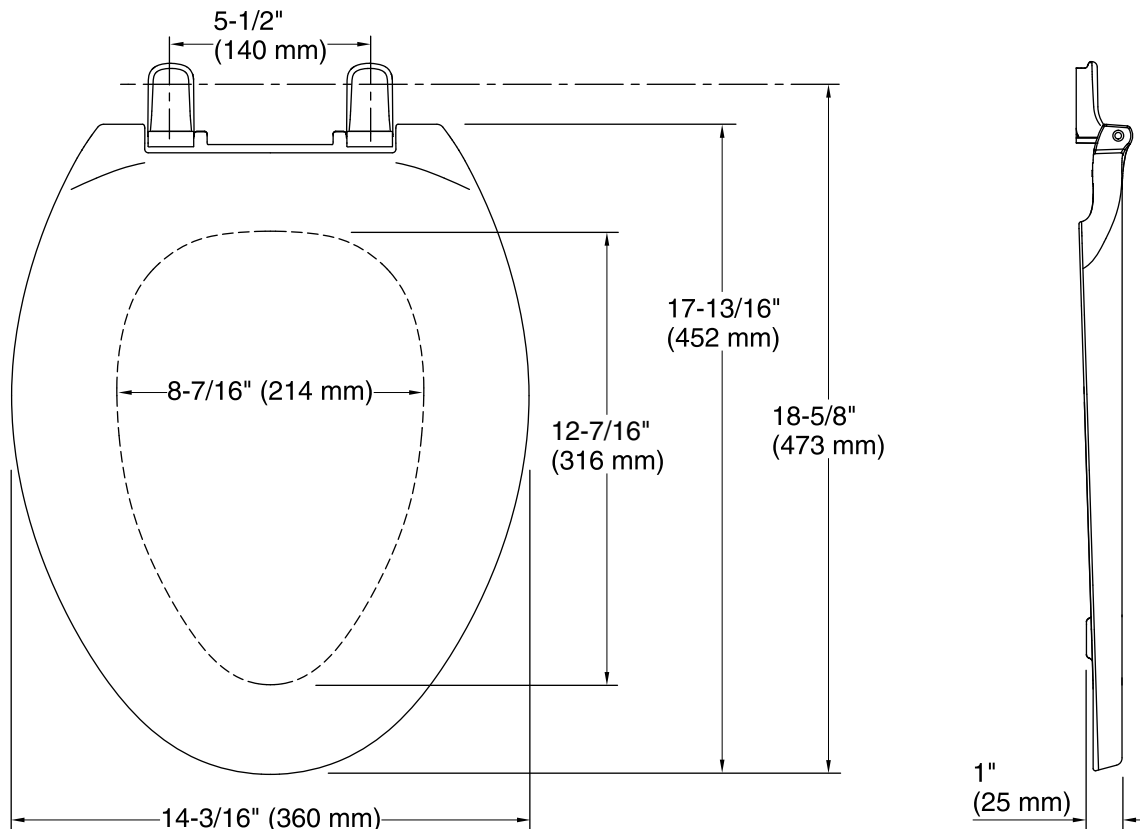

#### Technical Information

All product dimensions are nominal.

Seat shape type: Elongated

Seat front type: Closed-front

Seat-mounting holes: 5-1/2" (140 mm)