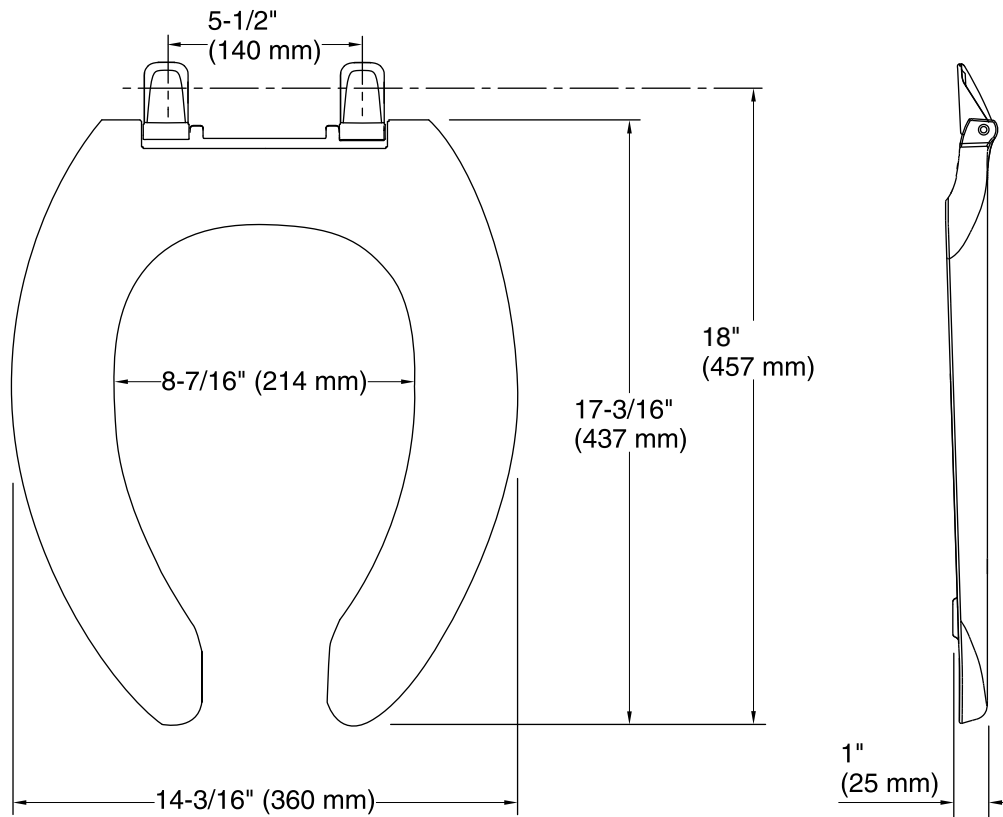

Available Colors/Finishes

Color tiles intended for reference only.

Color	Code	Description
	0	White
	96	Biscuit
	47	Almond
	NY	Dune
	95	Ice™ Grey
	58	Thunder™ Grey
	7	Black Black™

Technical Information

All product dimensions are nominal.

Seat shape type: Elongated

Seat front type: Open-front

Seat-mounting holes: 5-1/2" (140 mm)

Notes

Install this product according to the installation guide.