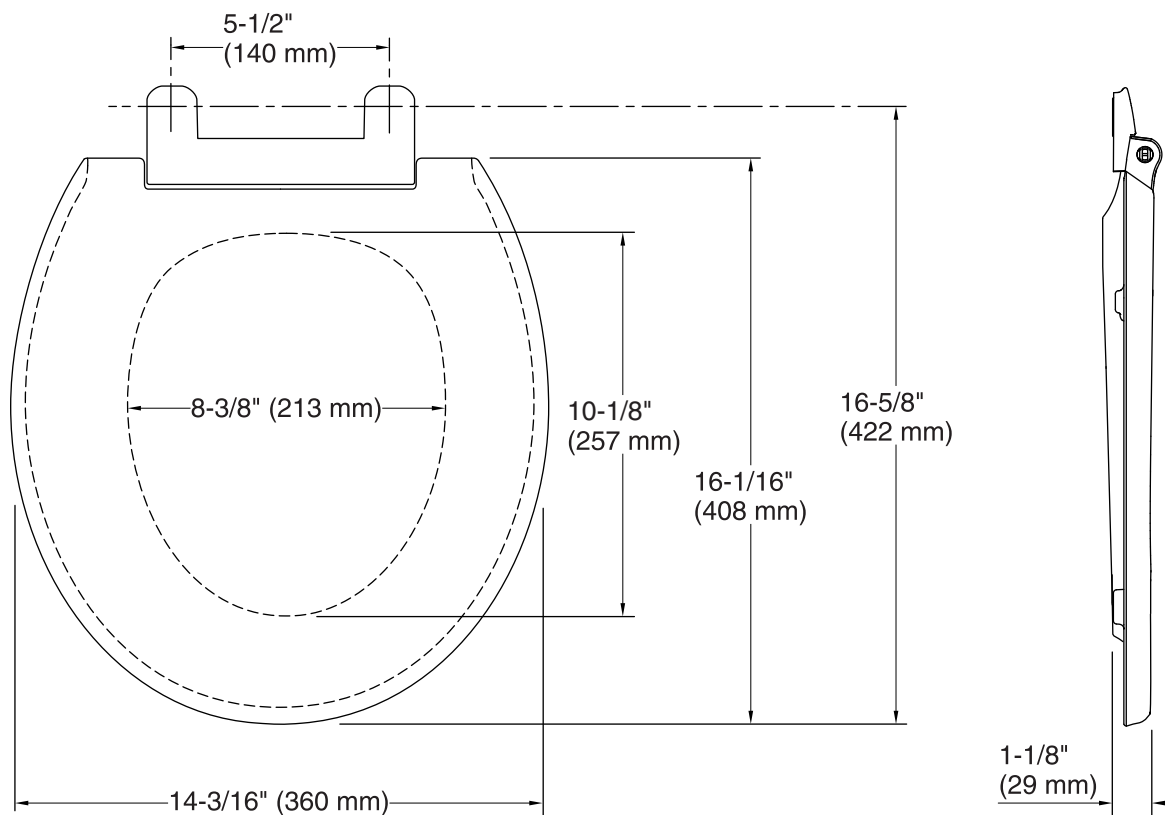

Color	Code	Description
	0	White
	96	Biscuit
	47	Almond
	NY	Dune
	95	Ice™ Grey
	G9	Sandbar
	33	Mexican Sand™
	K4	Cashmere
	58	Thunder™ Grey
	7	Black Black™

Technical Information

All product dimensions are nominal.

Seat shape type: Round-front

Seat front type: Closed-front

Seat-mounting holes: 5-1/2" (140 mm)

Notes

Install this product according to the installation guide.